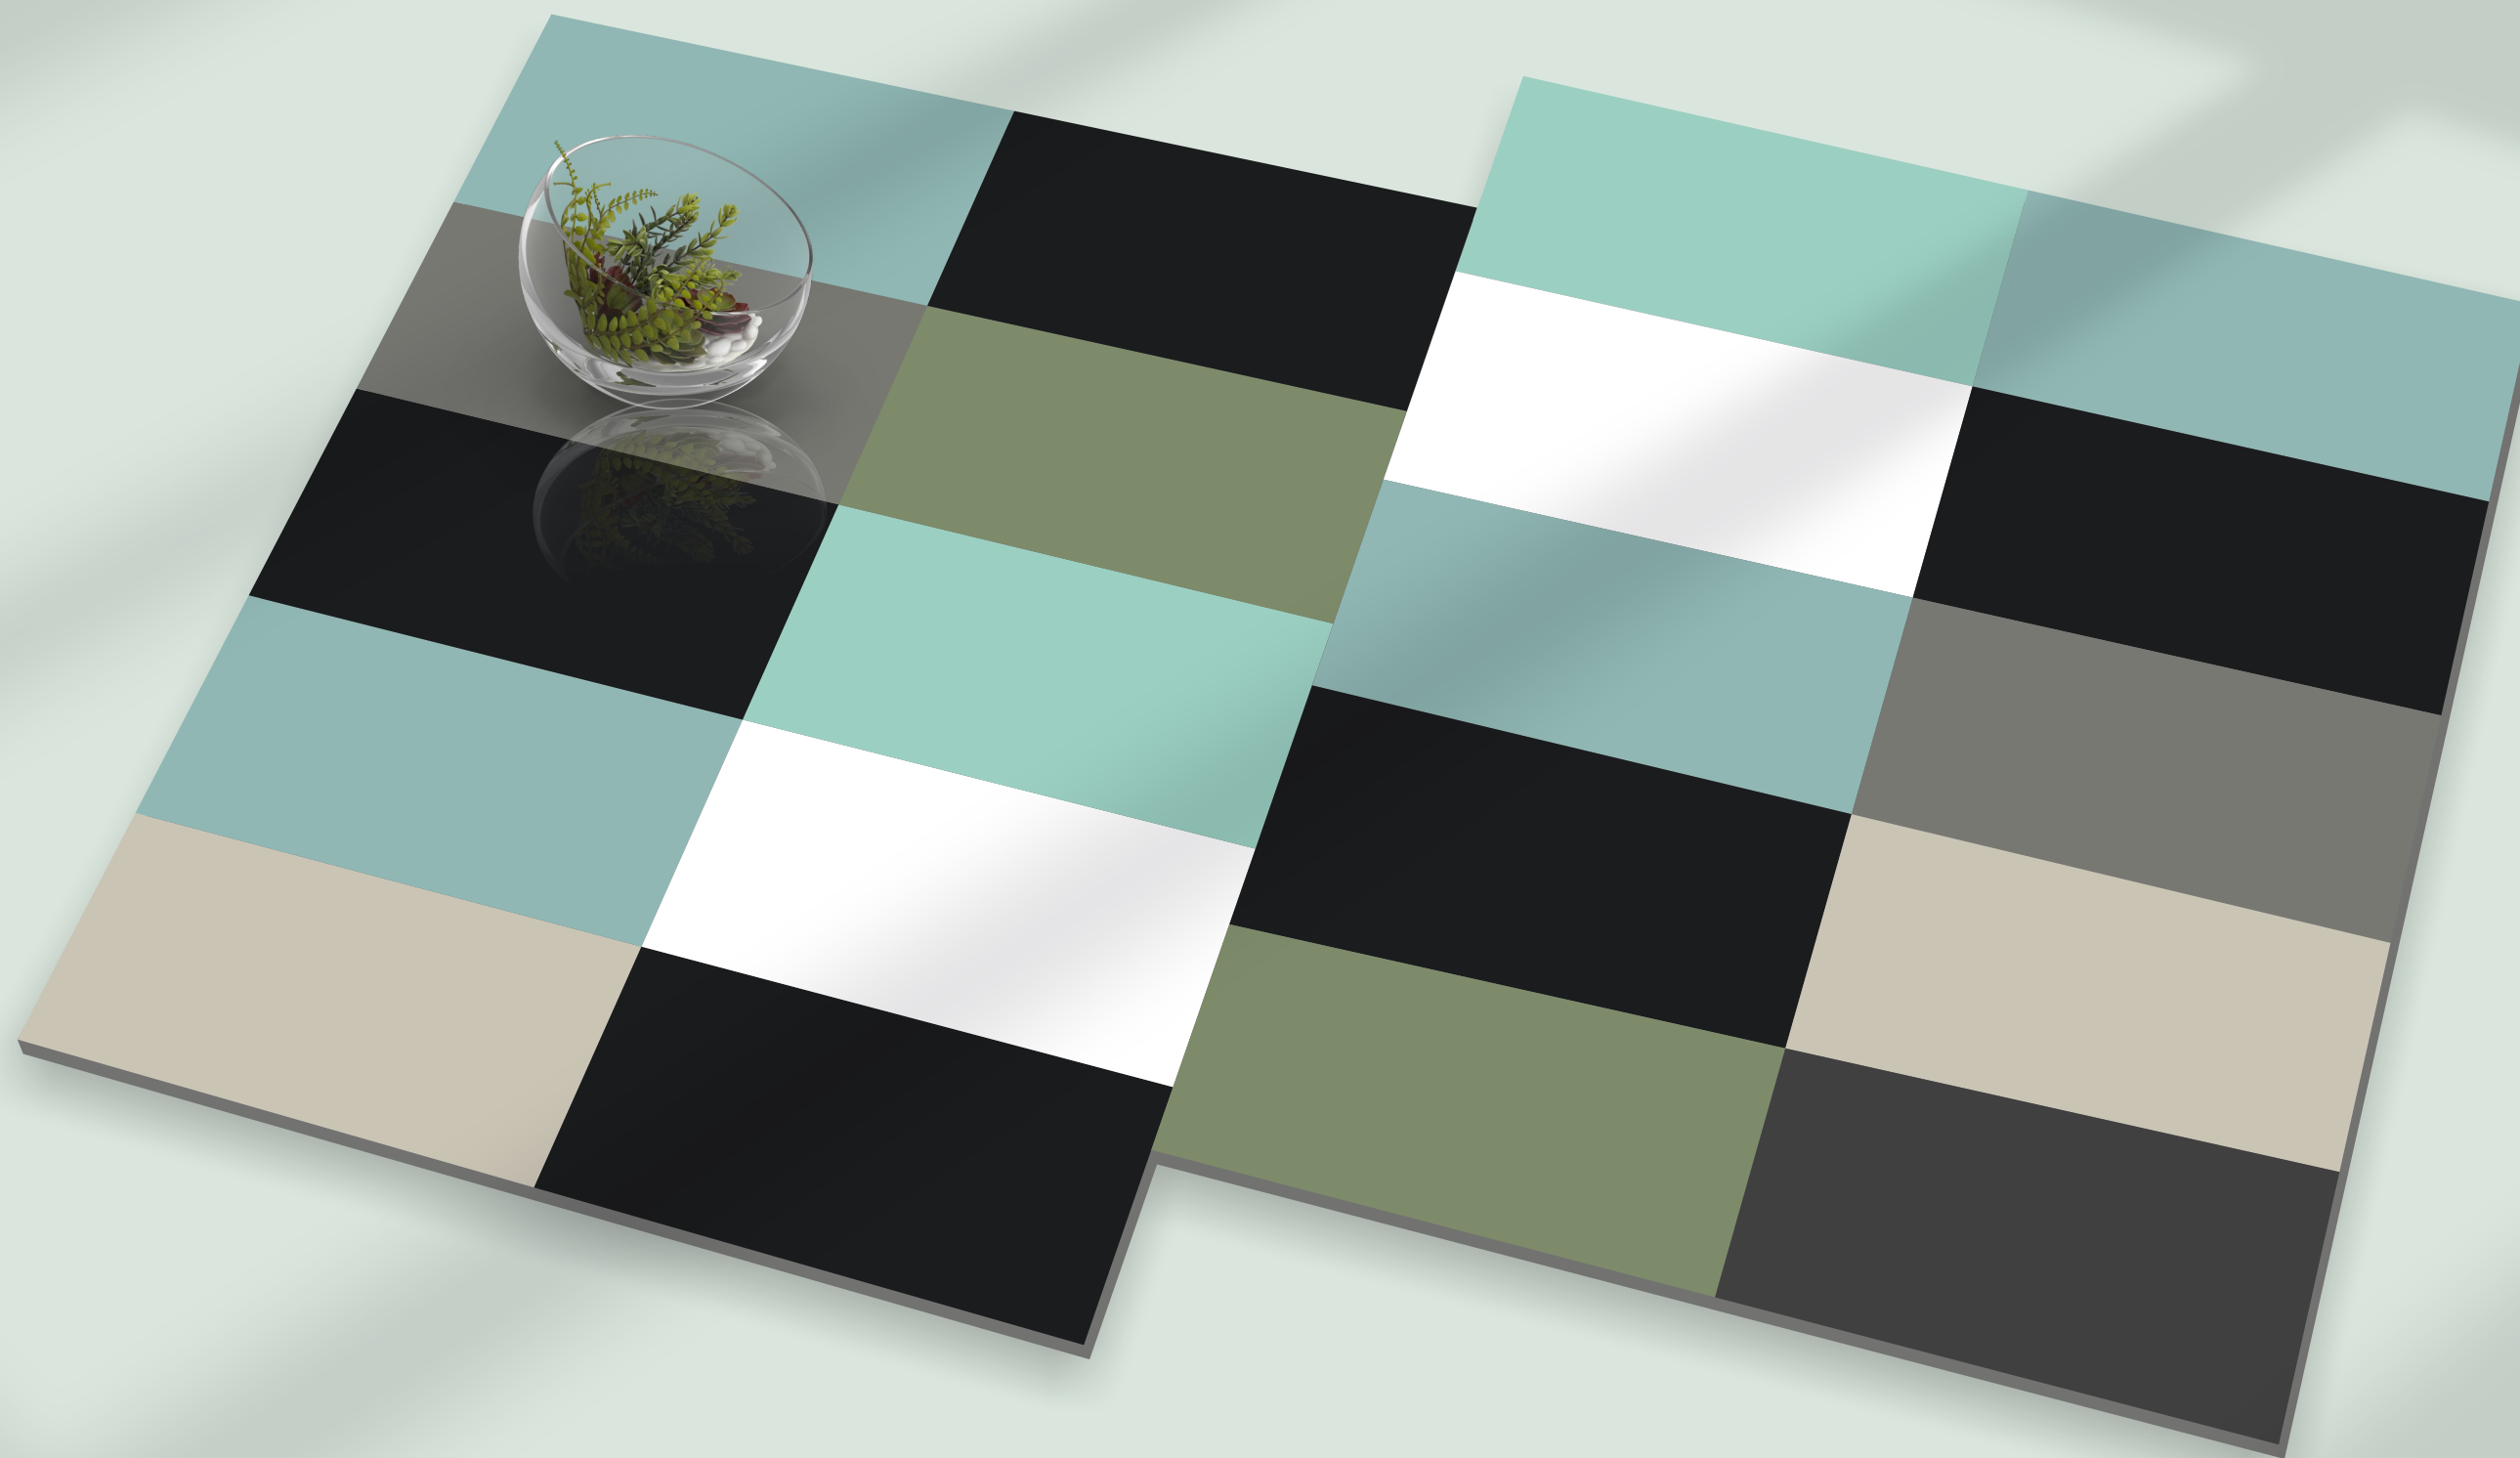

We are thrilled to unveil our newest collection of subway tiles, crafted with passion and precision by the talented team at Porcelona Group. Elevate your space with the timeless elegance and contemporary flair of our stunning subway tiles.

Elegant
Series