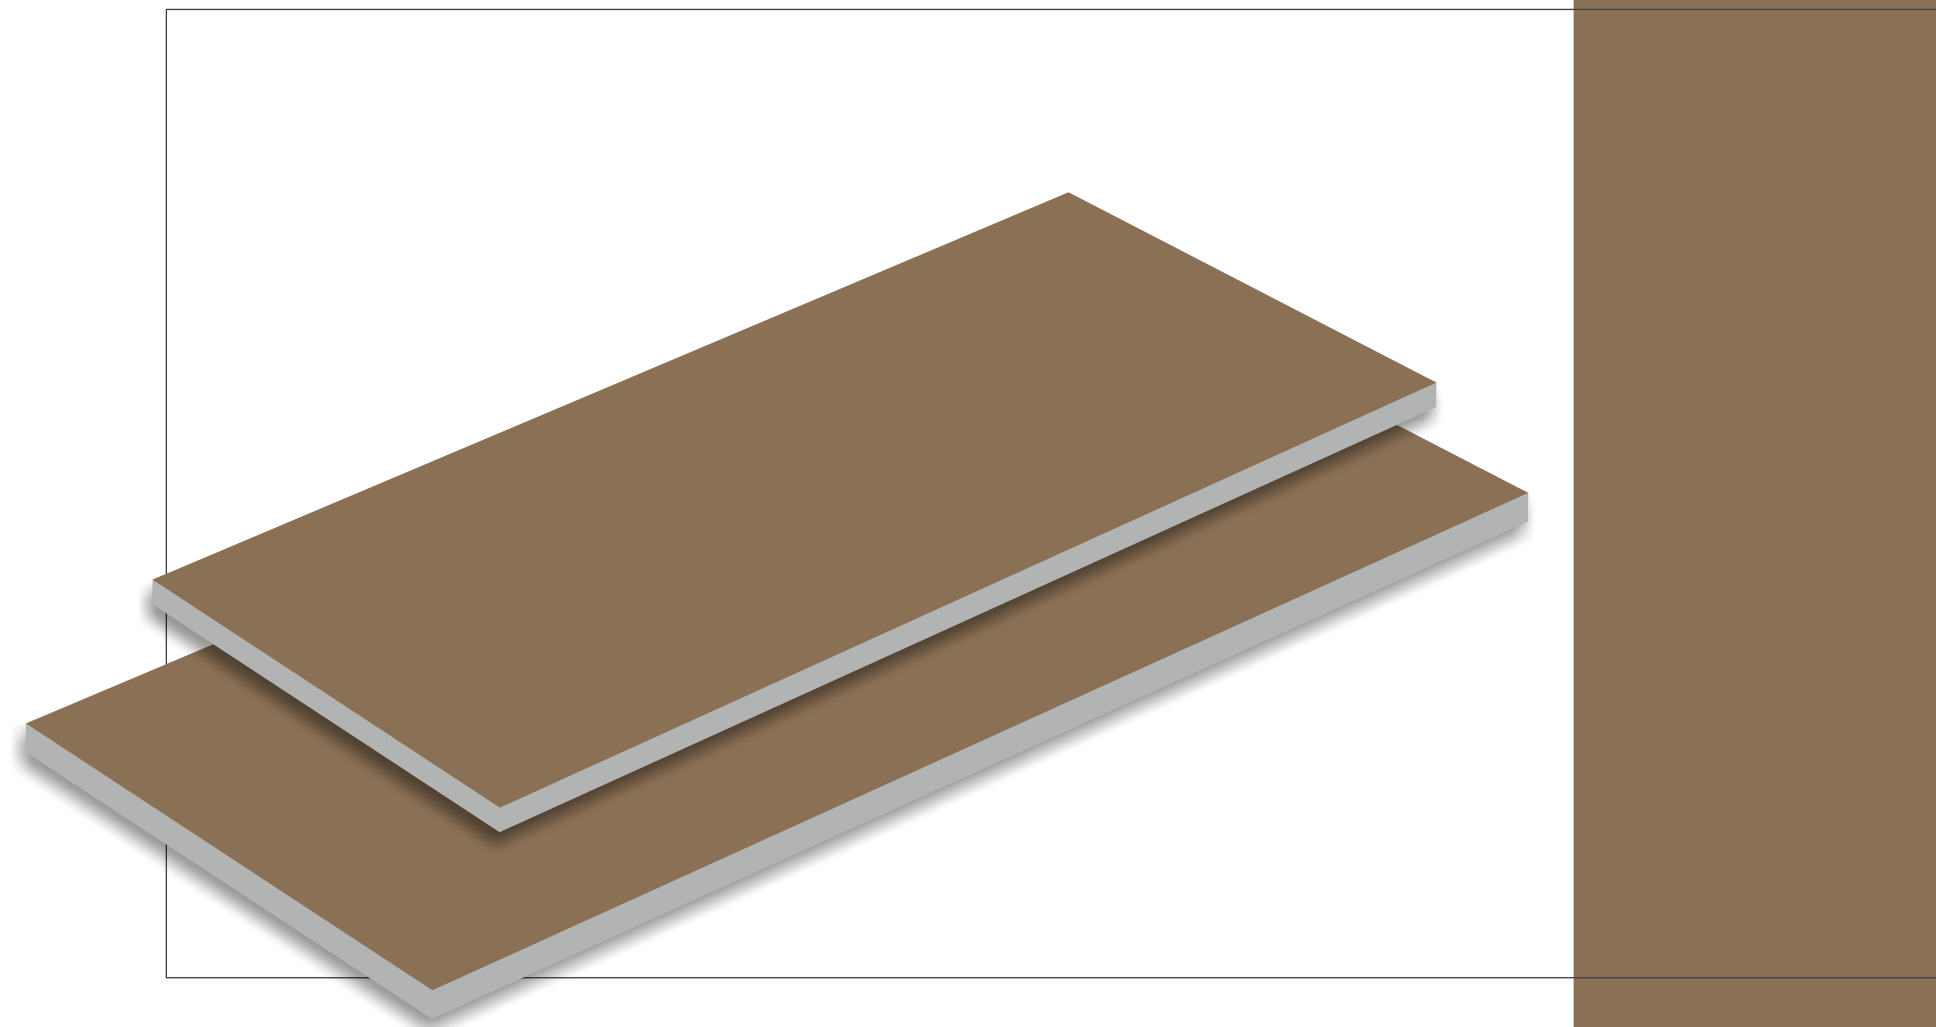

Aquacela Sheell

FORMAT : 100X200MM | 76X152MM

SURFACE : GLOSSY & MATT

*Aquacela
Sheell*