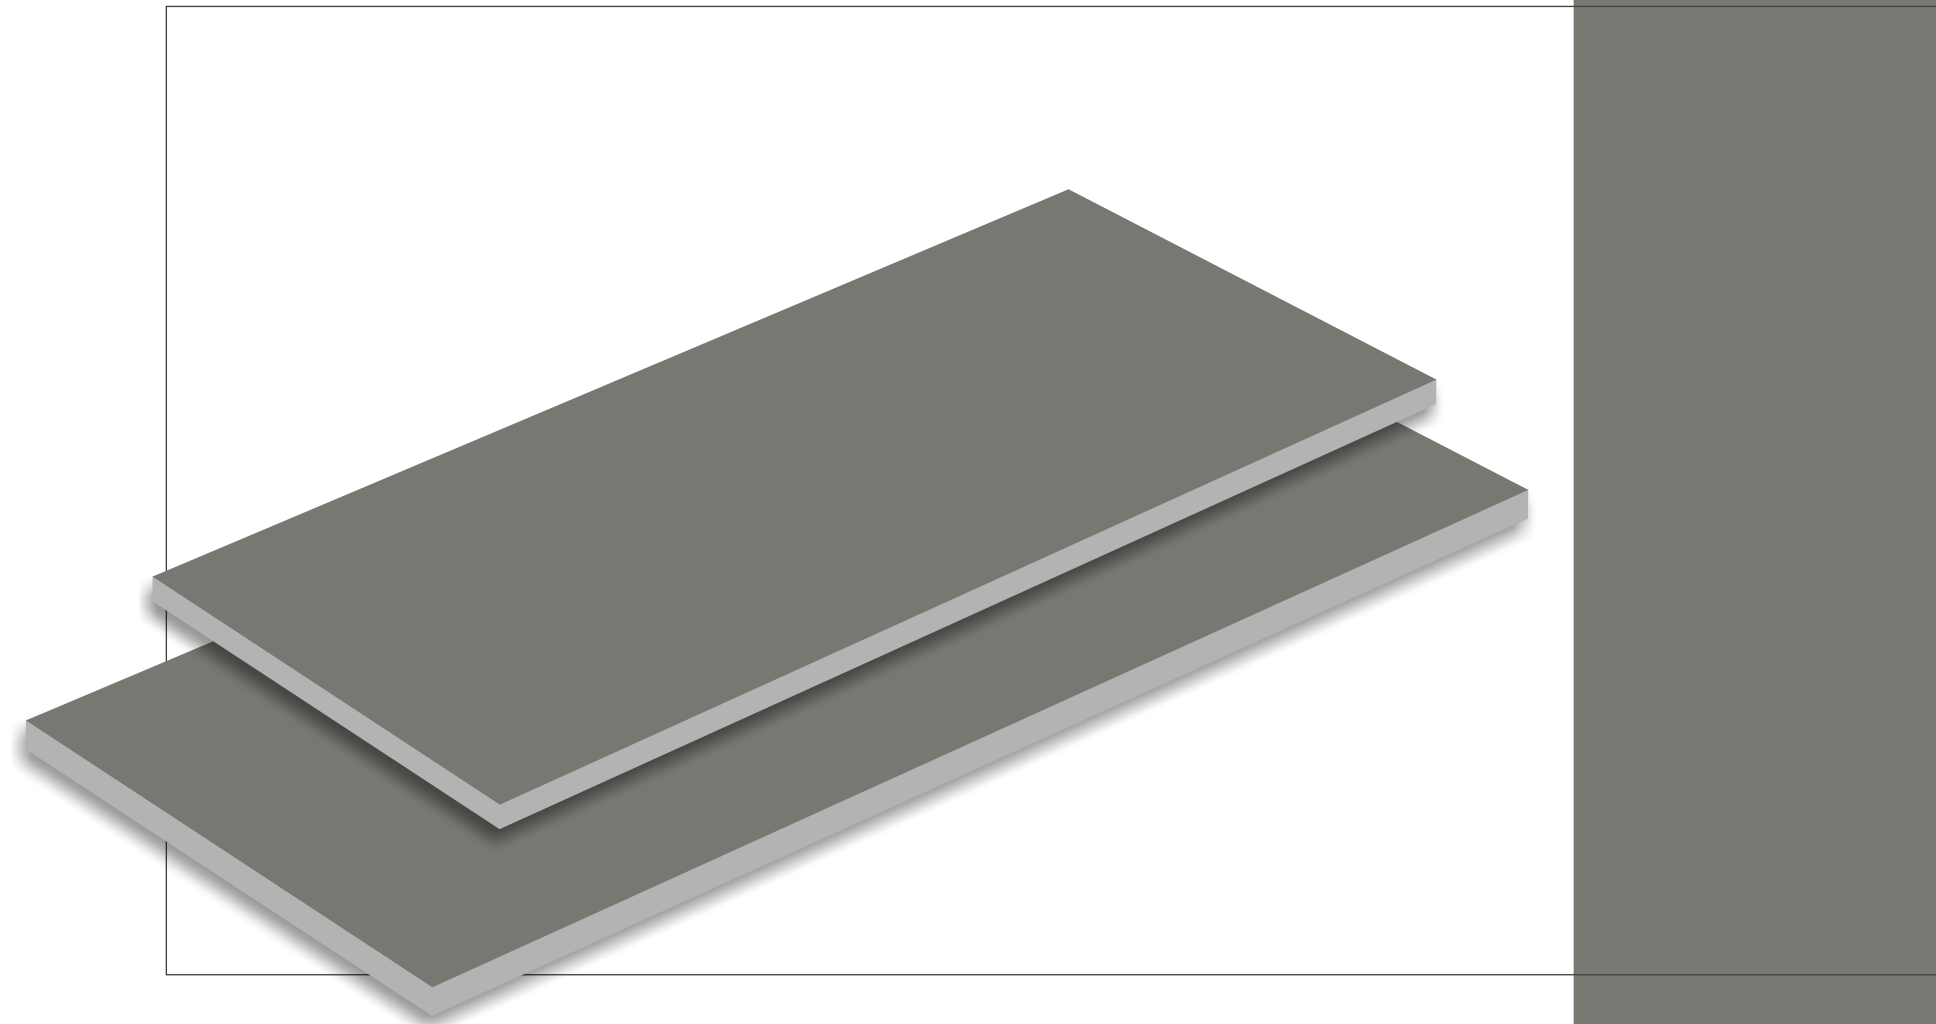

Pewter

FORMAT : 100X200MM | 76X152MM

SURFACE : GLOSSY & MATT

Pewter