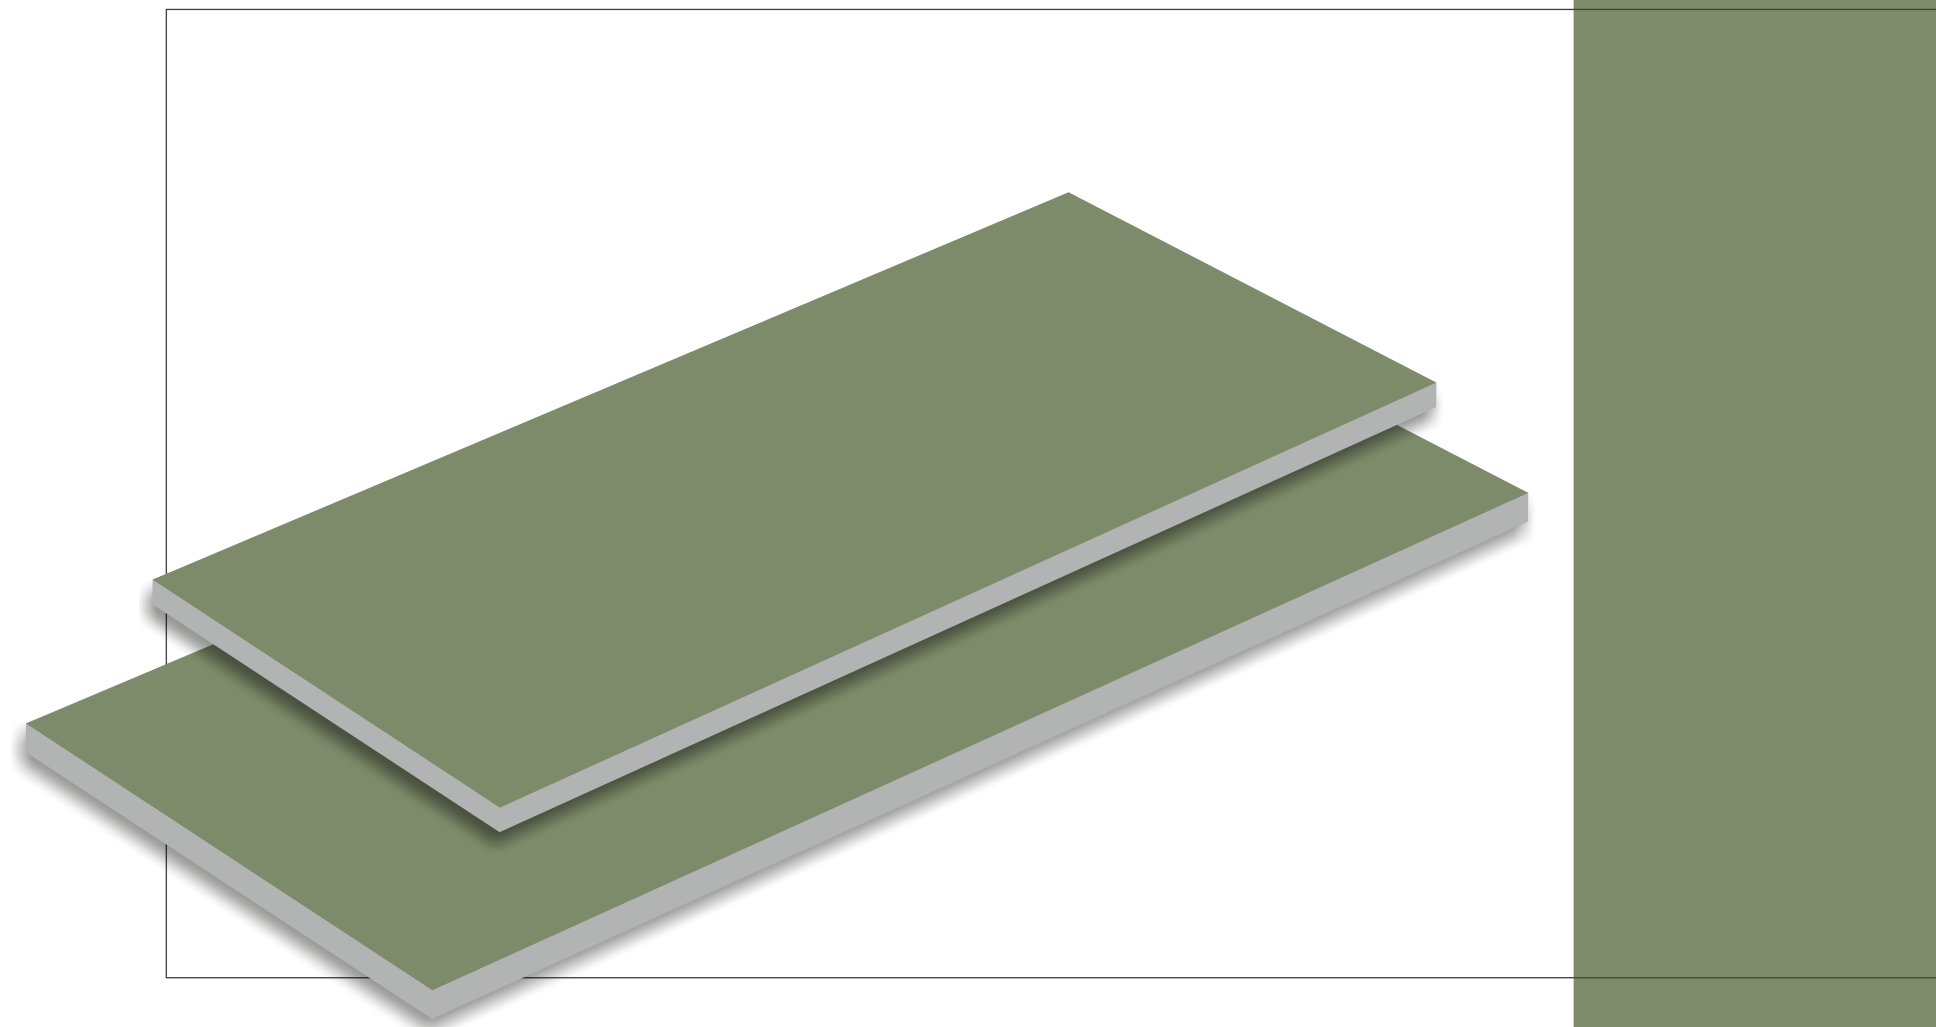

Light Green

FORMAT : 100X200MM | 76X152MM

SURFACE : GLOSSY & MATT

Light Green