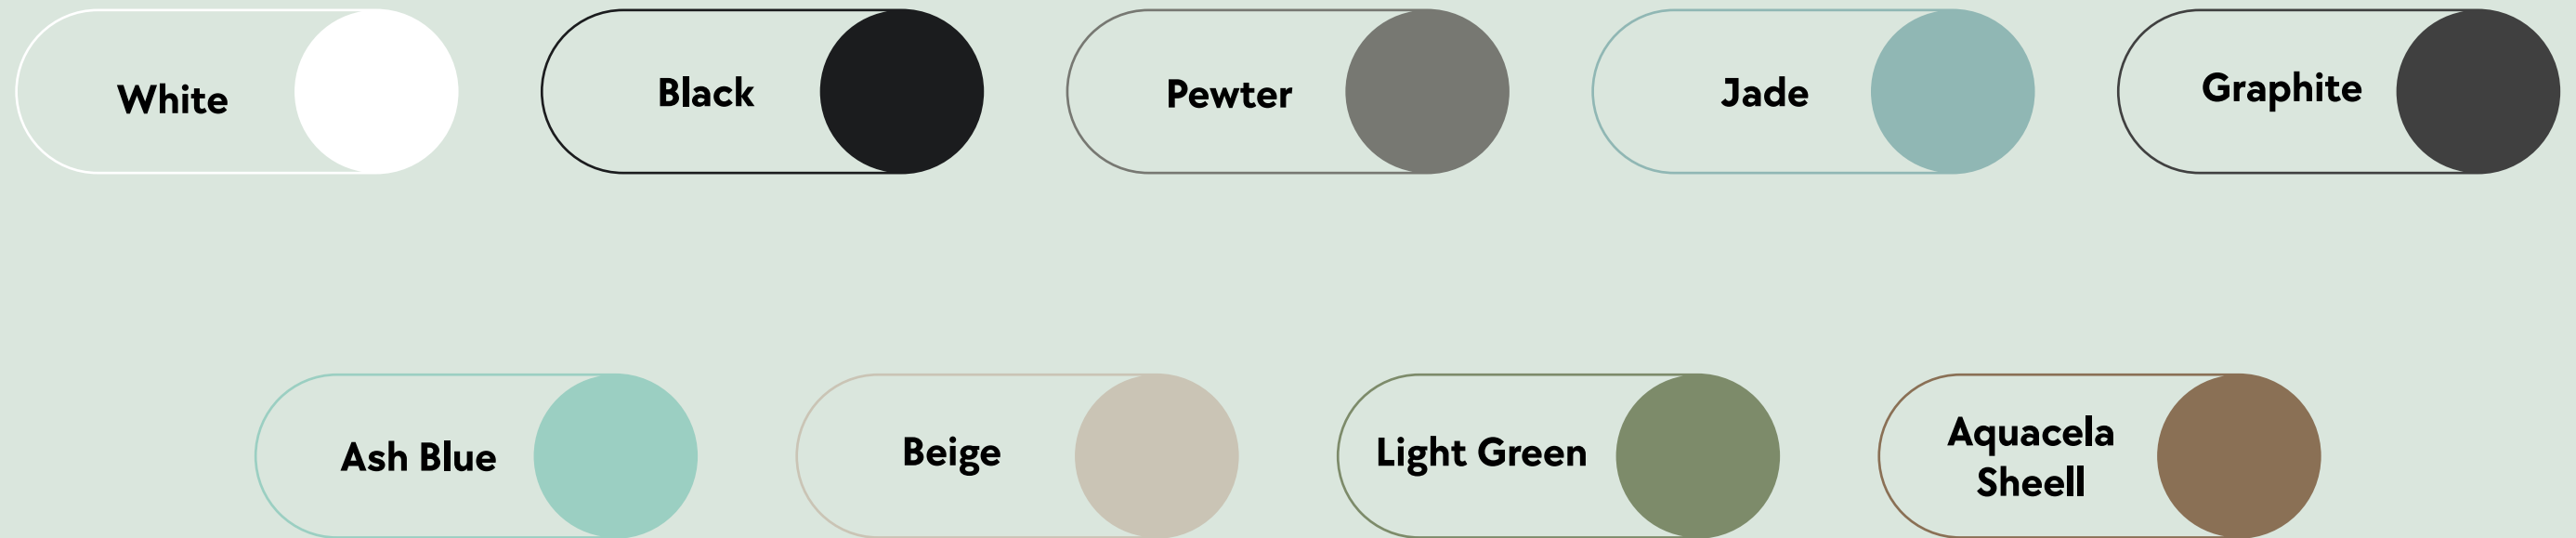

Subway tiles

bring sleek style to any space.

Elegant
Series

Available
11 COLORS

PORCELONA
G R O U P

Introducing our latest assortment of subway tiles, meticulously crafted with dedication and expertise by the skilled artisans at Porcelona Group. Transform your surroundings with the enduring sophistication and modern allure of our breathtaking subway tiles.