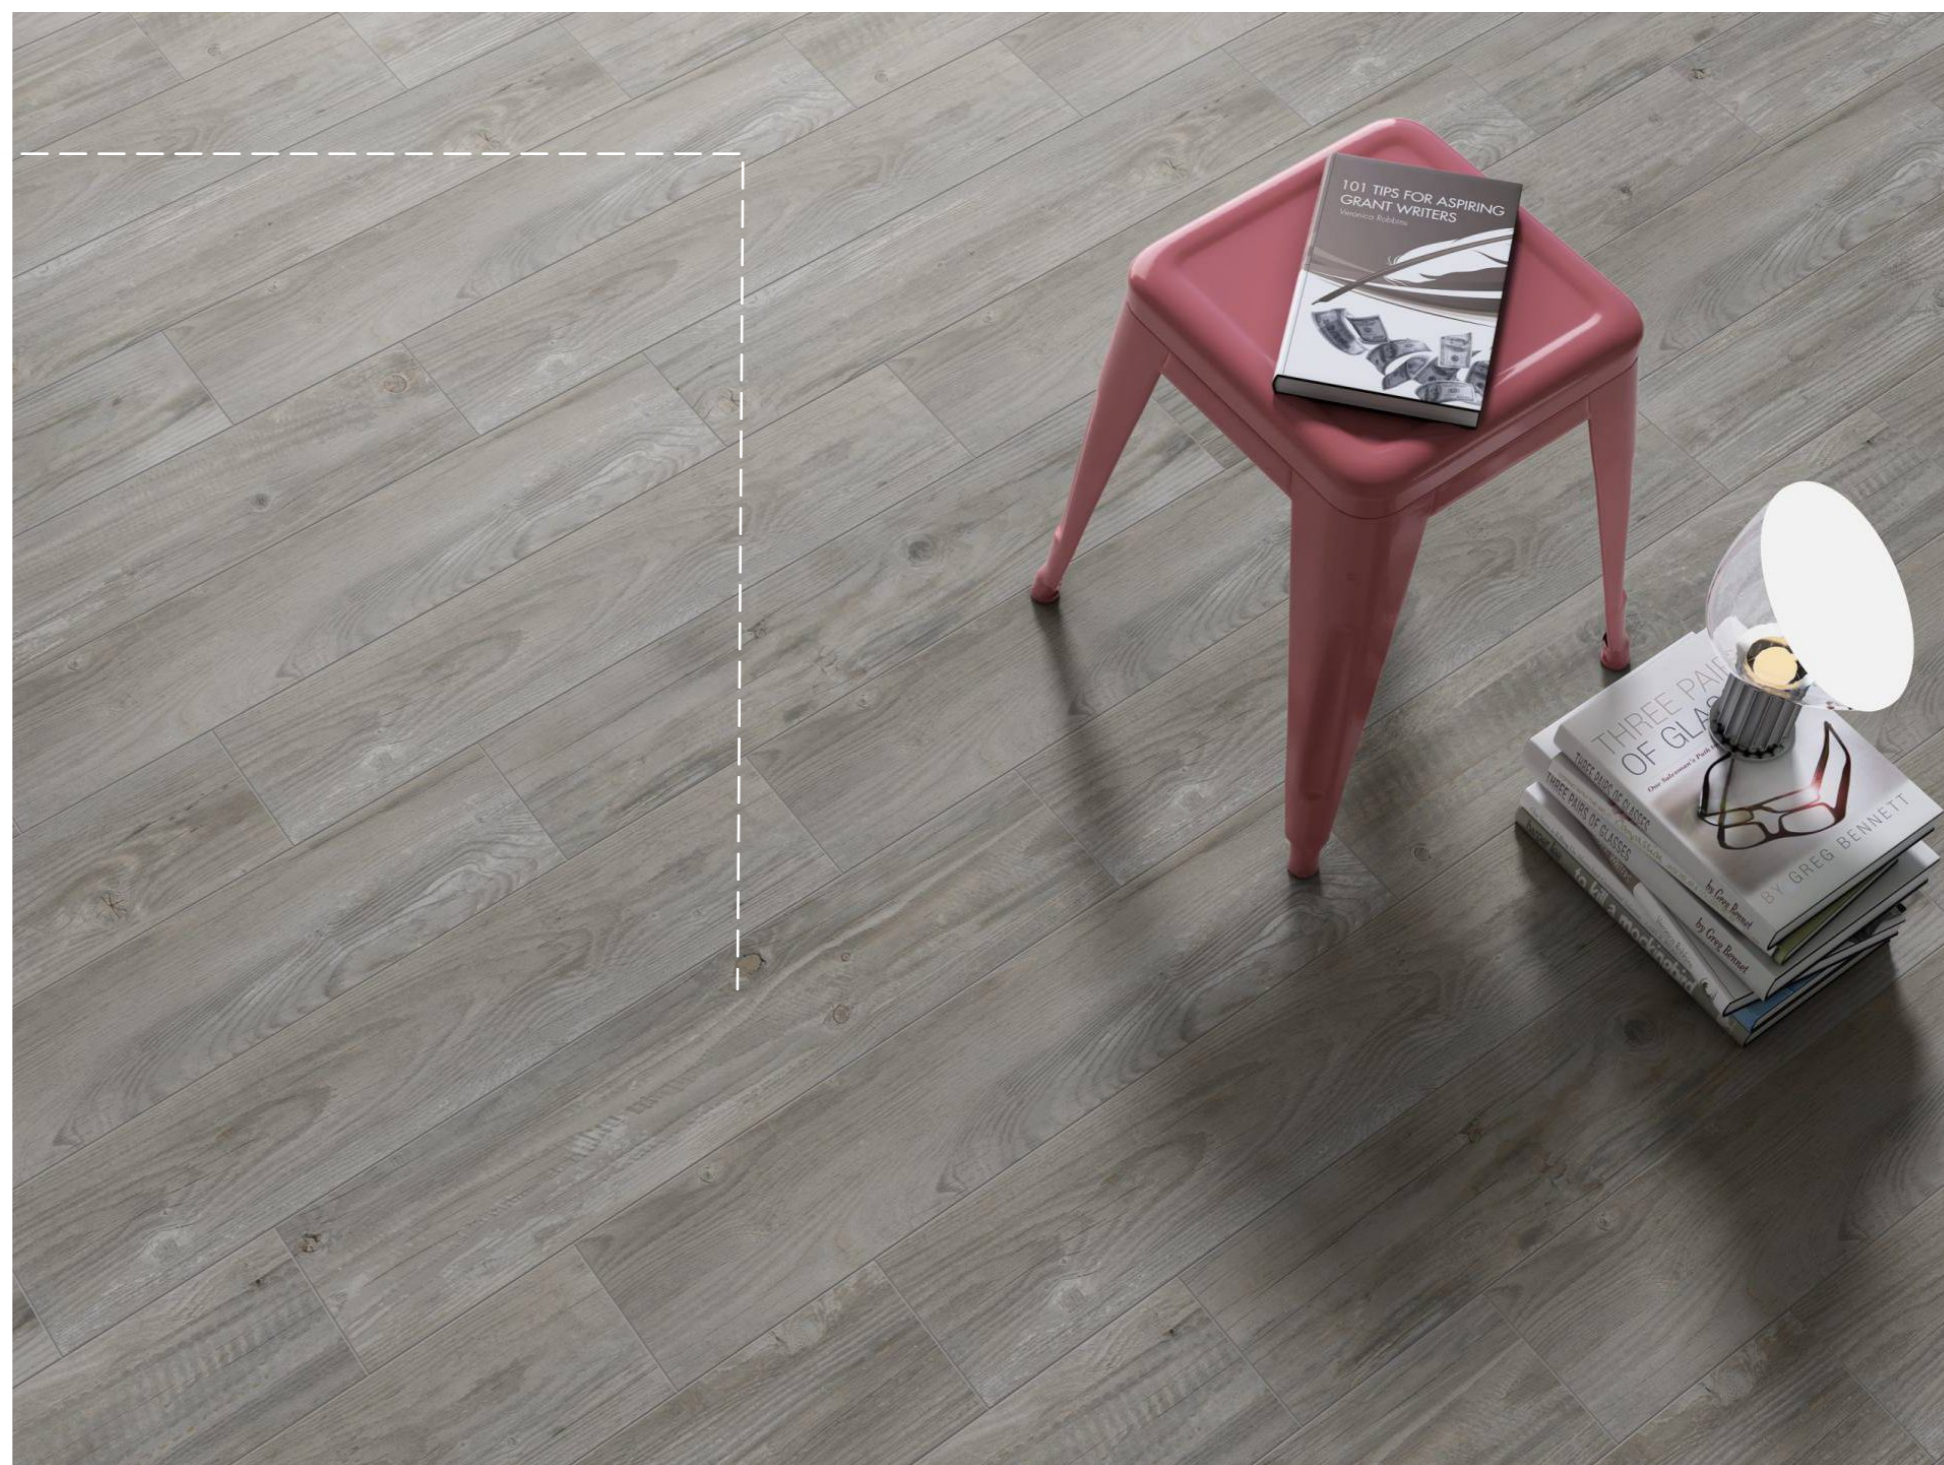

NAUNCE SAND