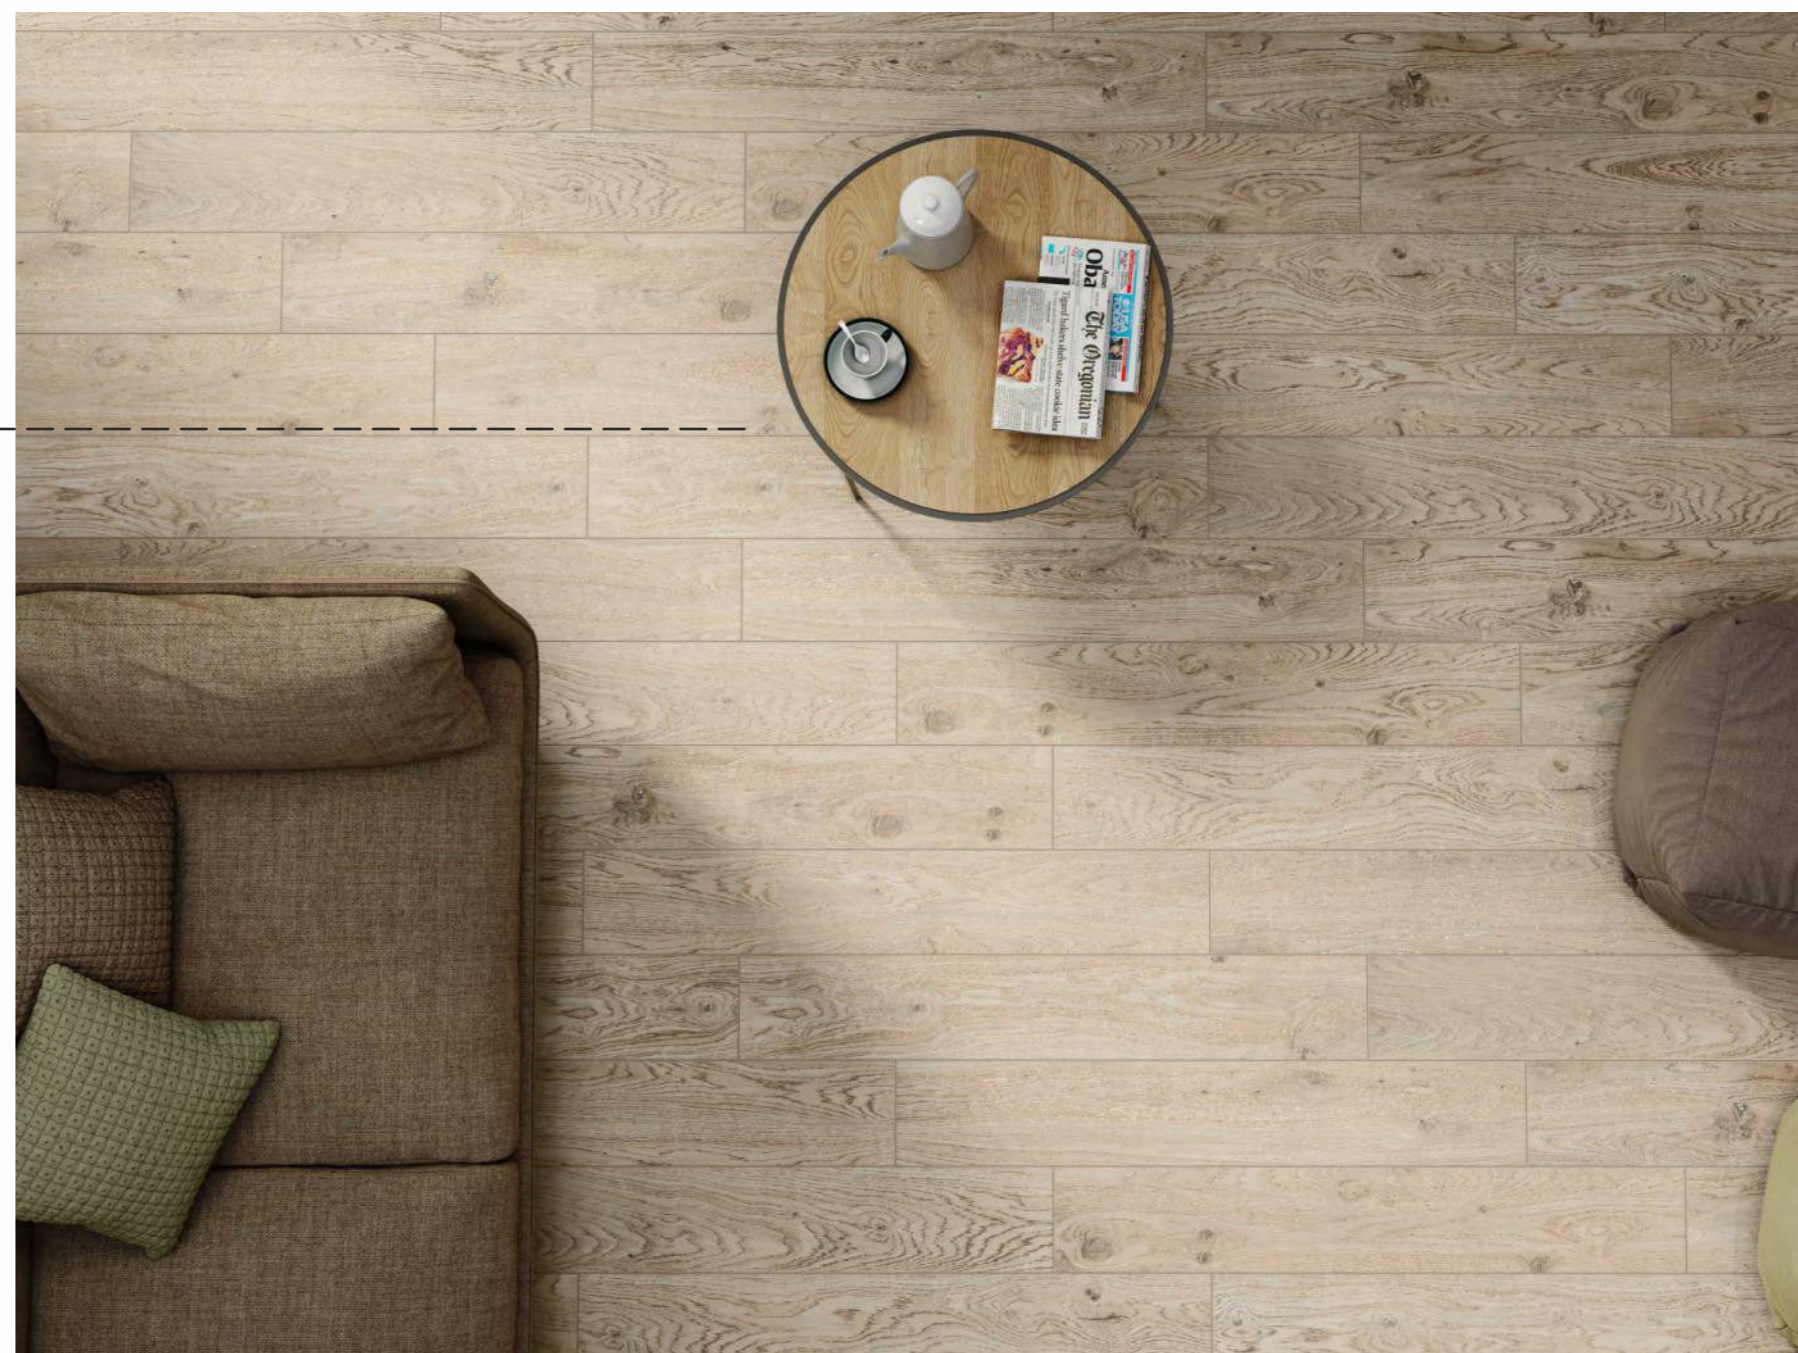

V2

HABANA GREY

HABANA NATURAL

HABANA ROBLE

HABANA BLACK

HABANA

Experience the calmness and elegance of nature from the comfort of your own home. Discover the strength, textures, and tones that wood has to offer. The collection of 200x1200mm tiles is everything different you were looking for.