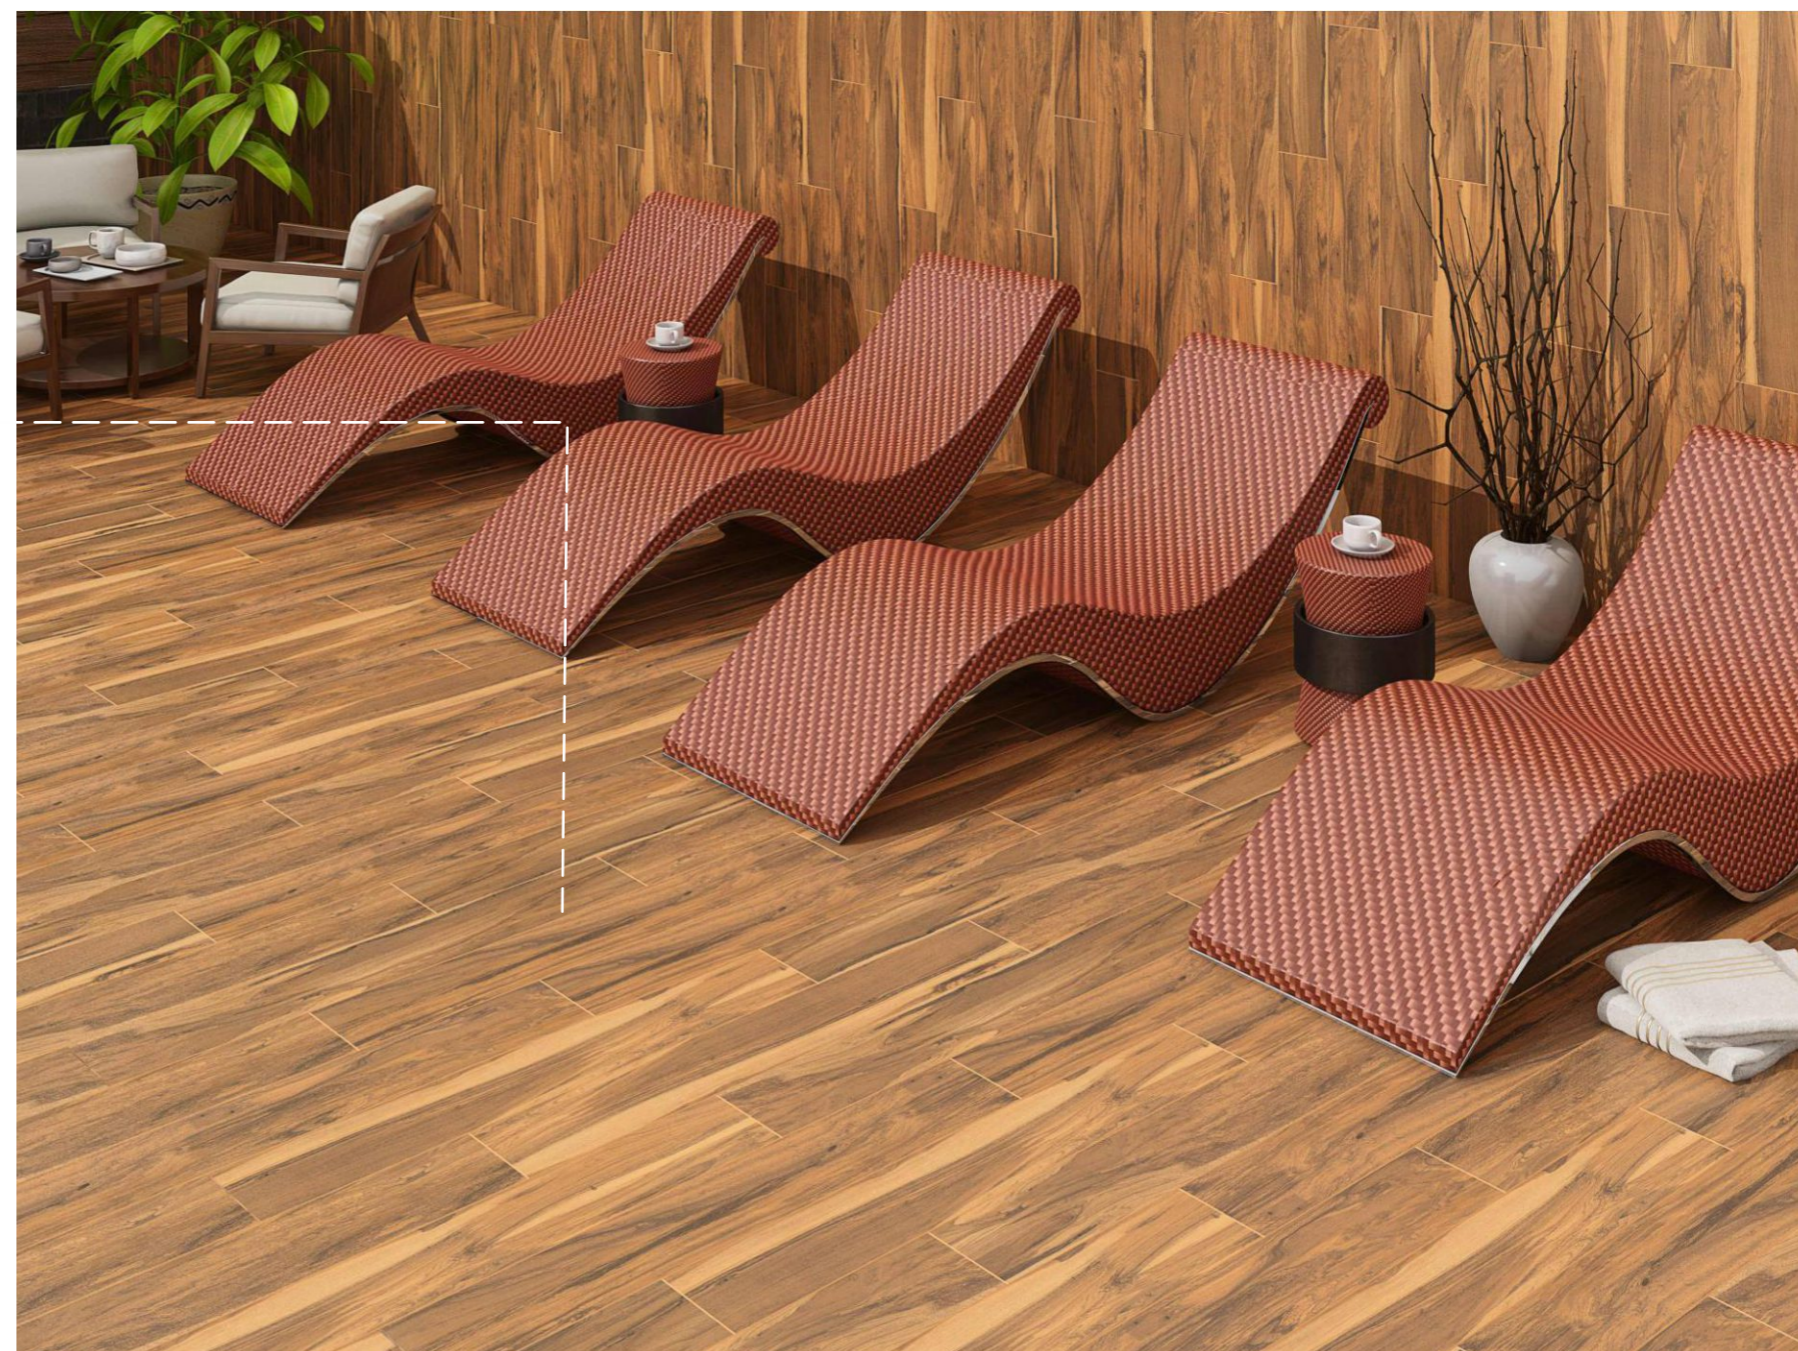

FINISH

WOOD PLANK

V3

SHERWOOD FOREST

SHERWOOD FOREST

Experience the calmness and elegance of nature from the comfort of your own home. Discover the strength, textures, and tones that wood has to offer. The collection of 200x1200mm tiles is everything different you were looking for.