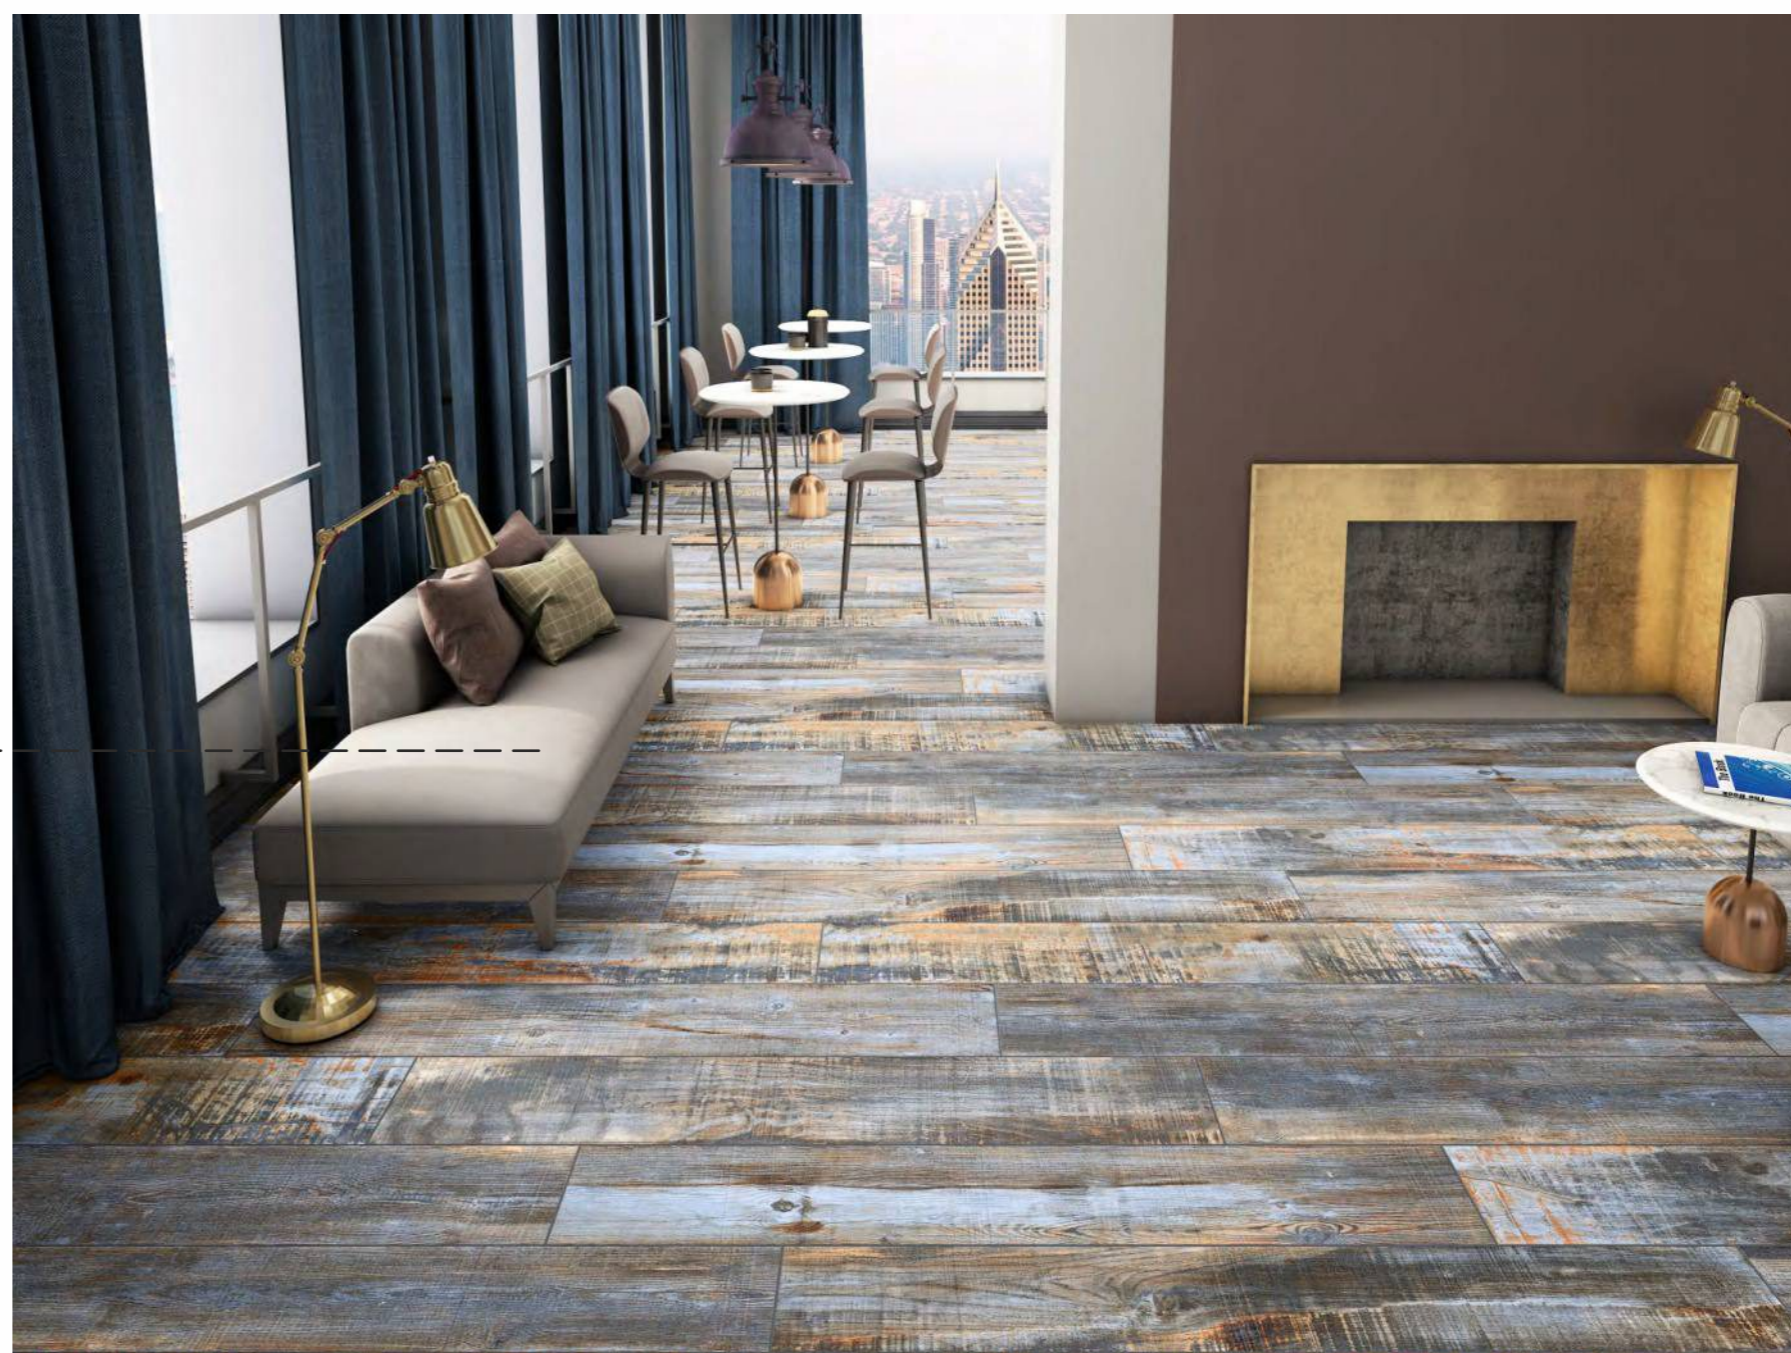

V1

BIRCHWOOD NATURAL

BIRCHWOOD FOREST

BIRCHWOOD ANCIENT

BICHWOOD

Experience the calmness and elegance of nature from the comfort of your own home. Discover the strength, textures, and tones that wood has to offer. The collection of 200x1200mm tiles is everything different you were looking for.