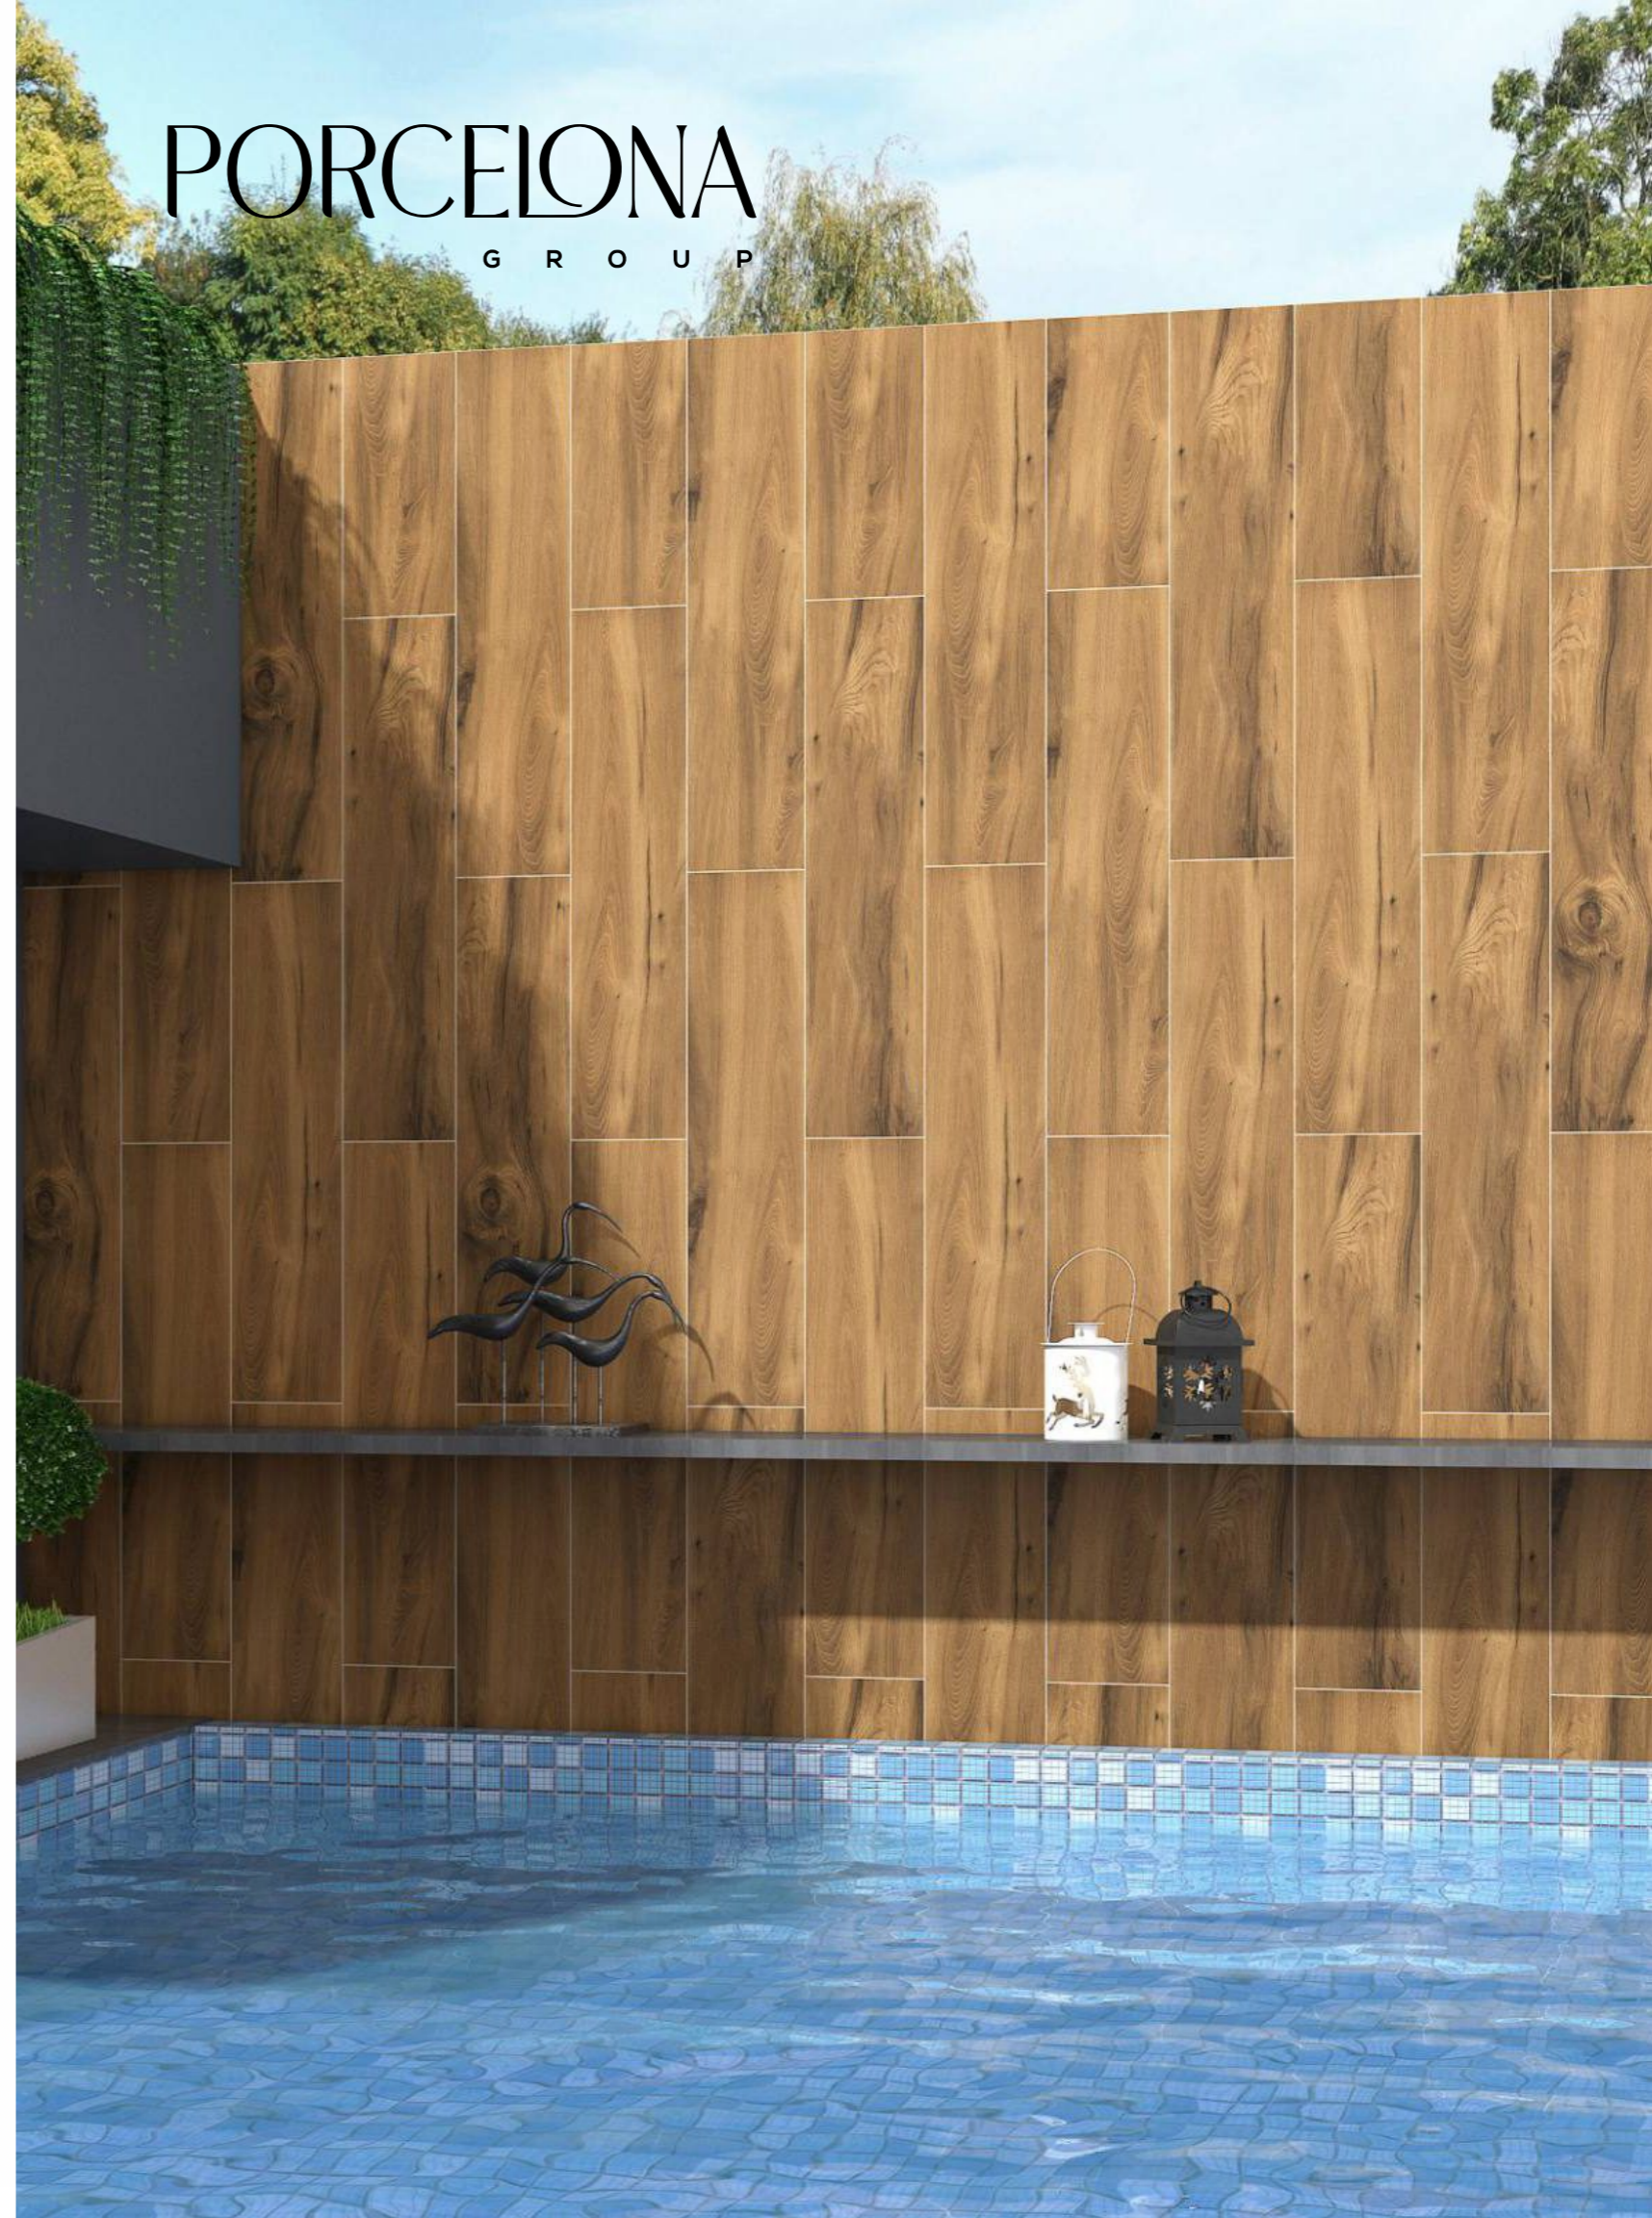

BOSCO TEAK

Experience the calmness and elegance of nature from the comfort of your own home. Discover the strength, textures, and tones that wood has to offer. The collection of 200x1200mm tiles is everything different you were looking for.