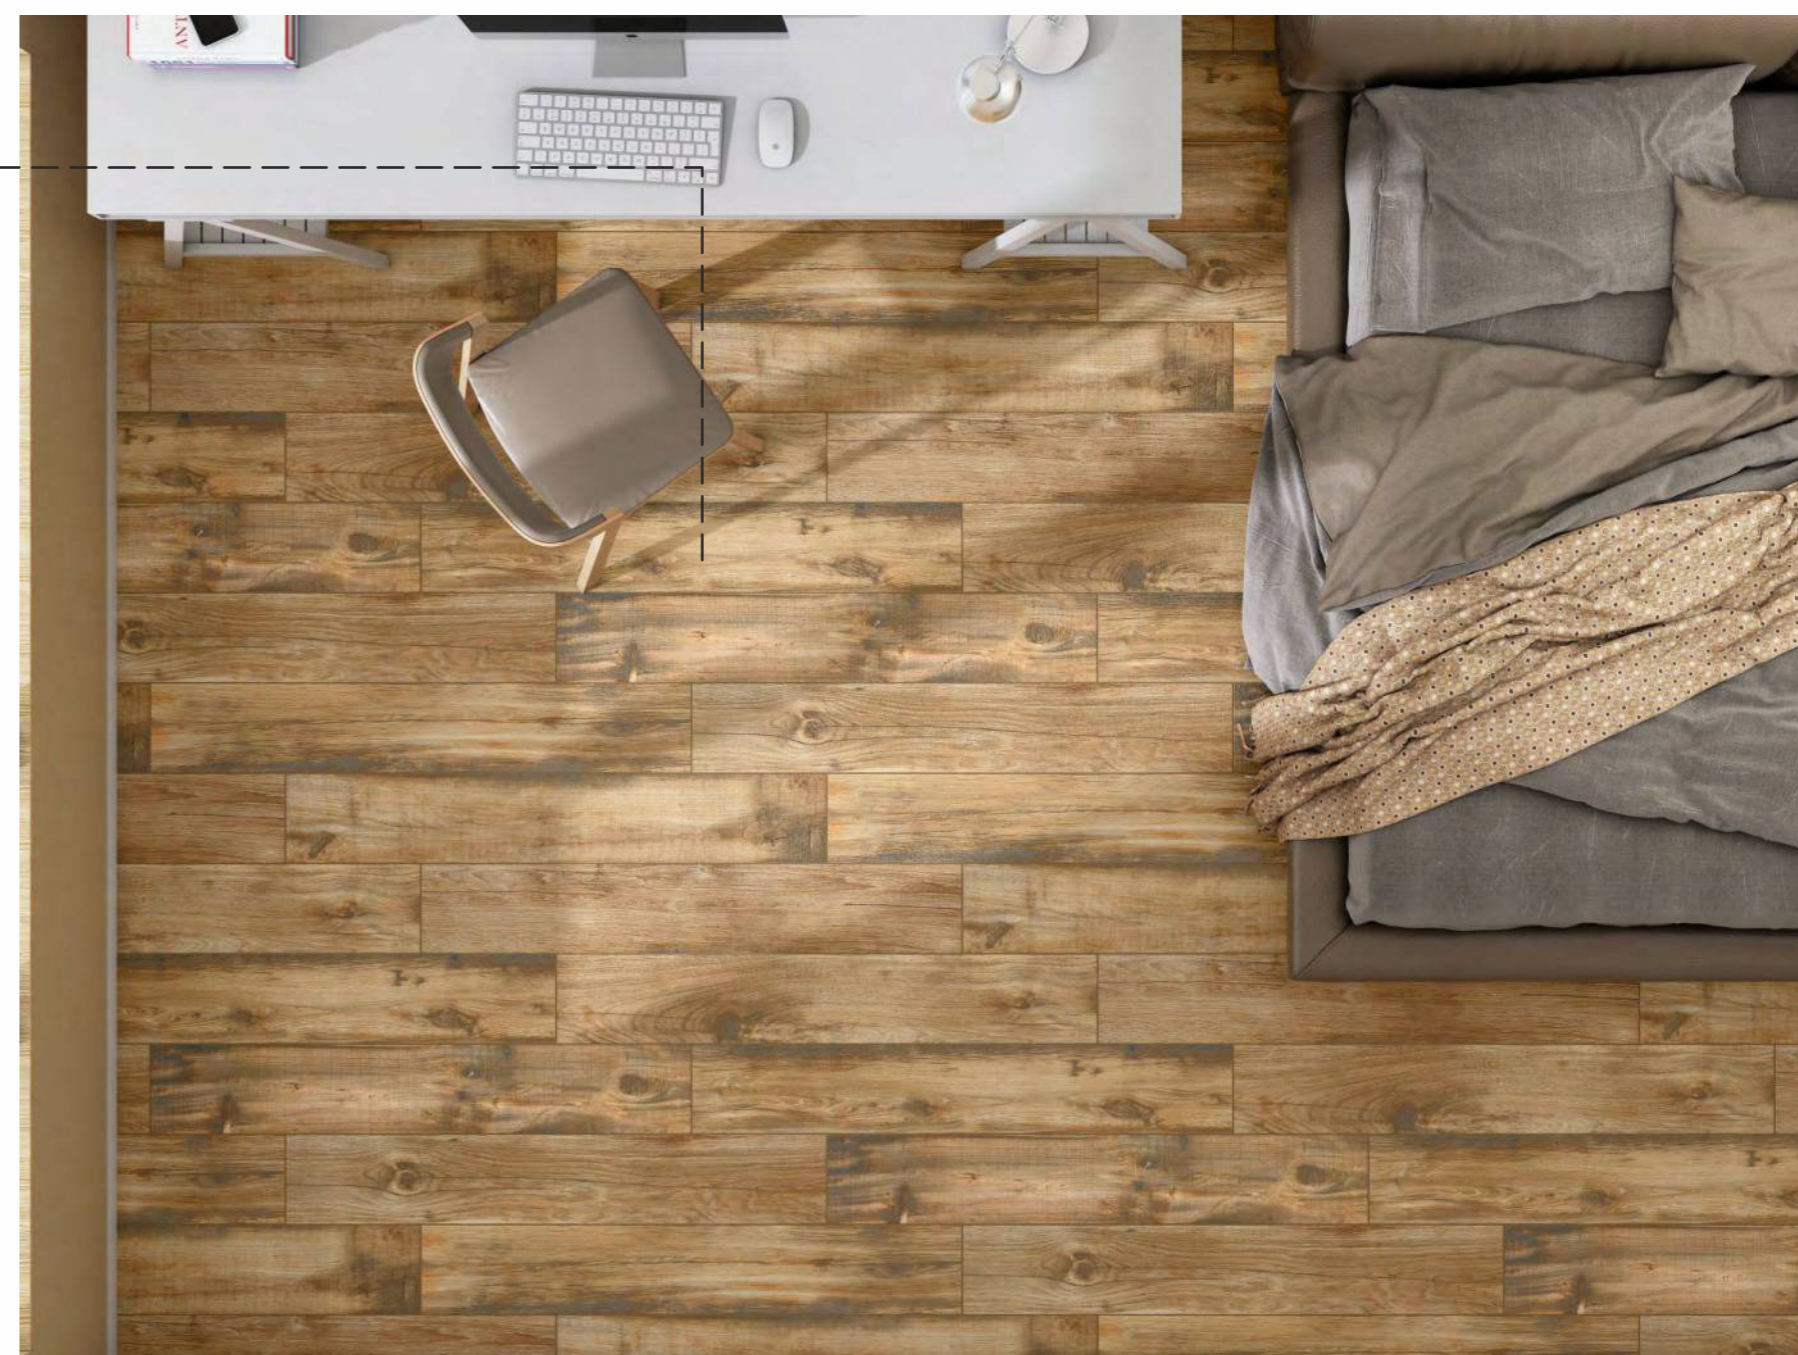

V2

BOHEMIAN PEACH

BOHEMIAN BROWN

BOHEMIAN WHITE OAK

BOHEMIAN

Experience the calmness and elegance of nature from the comfort of your own home. Discover the strength, textures, and tones that wood has to offer. The collection of 200x1200mm tiles is everything different you were looking for.