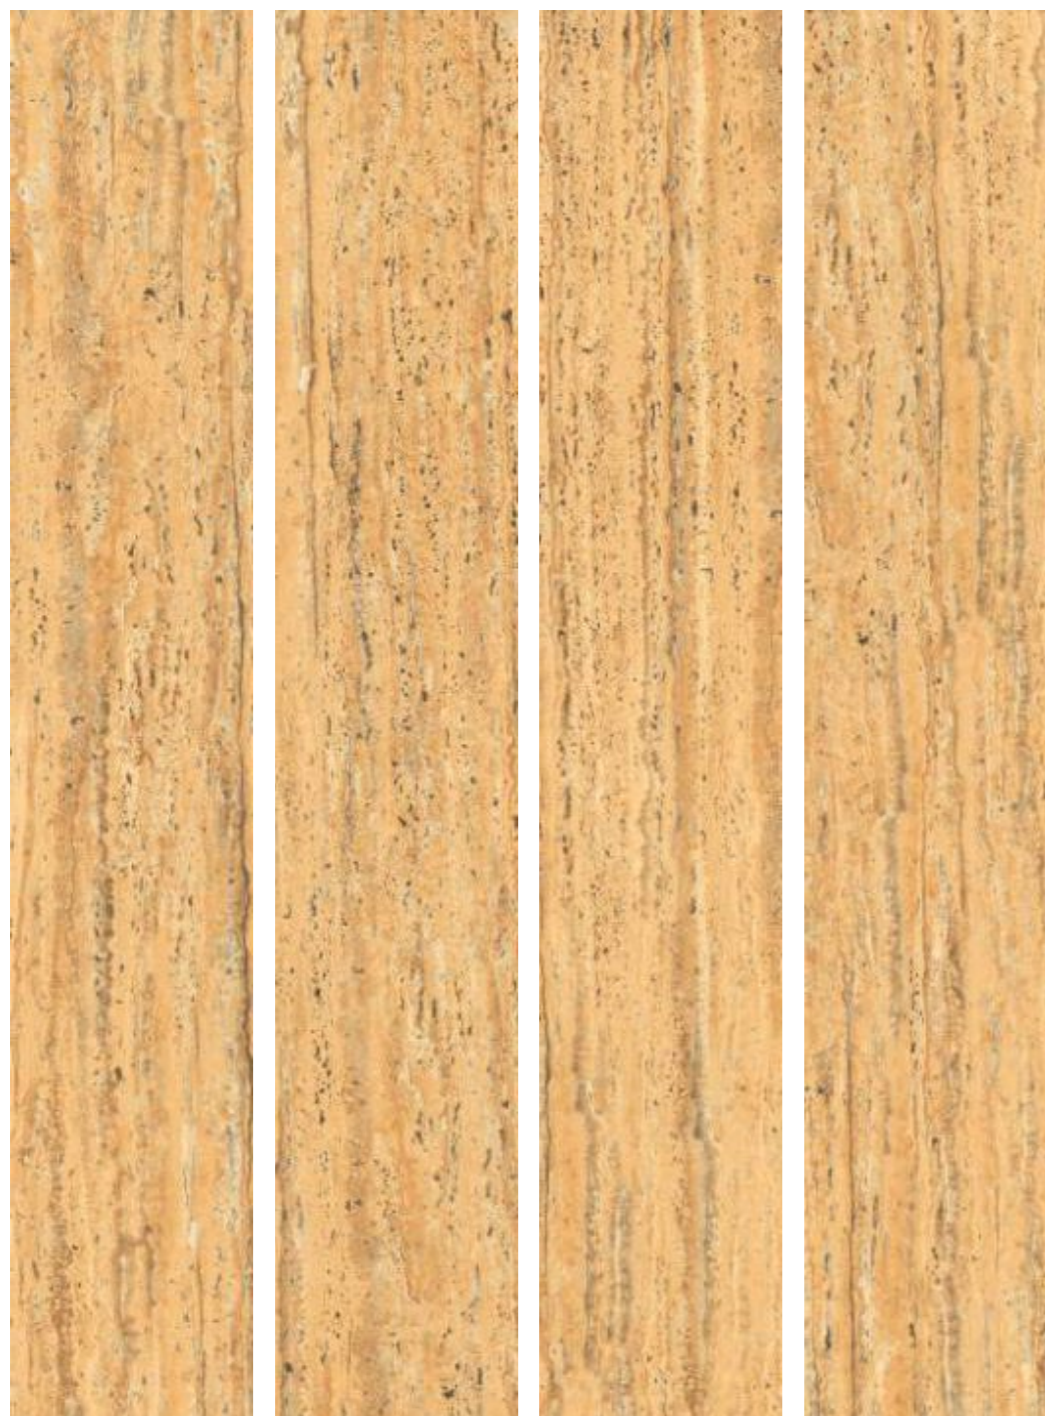

TREVER GOLD

TREVER GOLD

200X1200MM / 20X120CM

RANDOMS

04

THICKNESS

9MM

FINISH

WOOD PLANK

V3