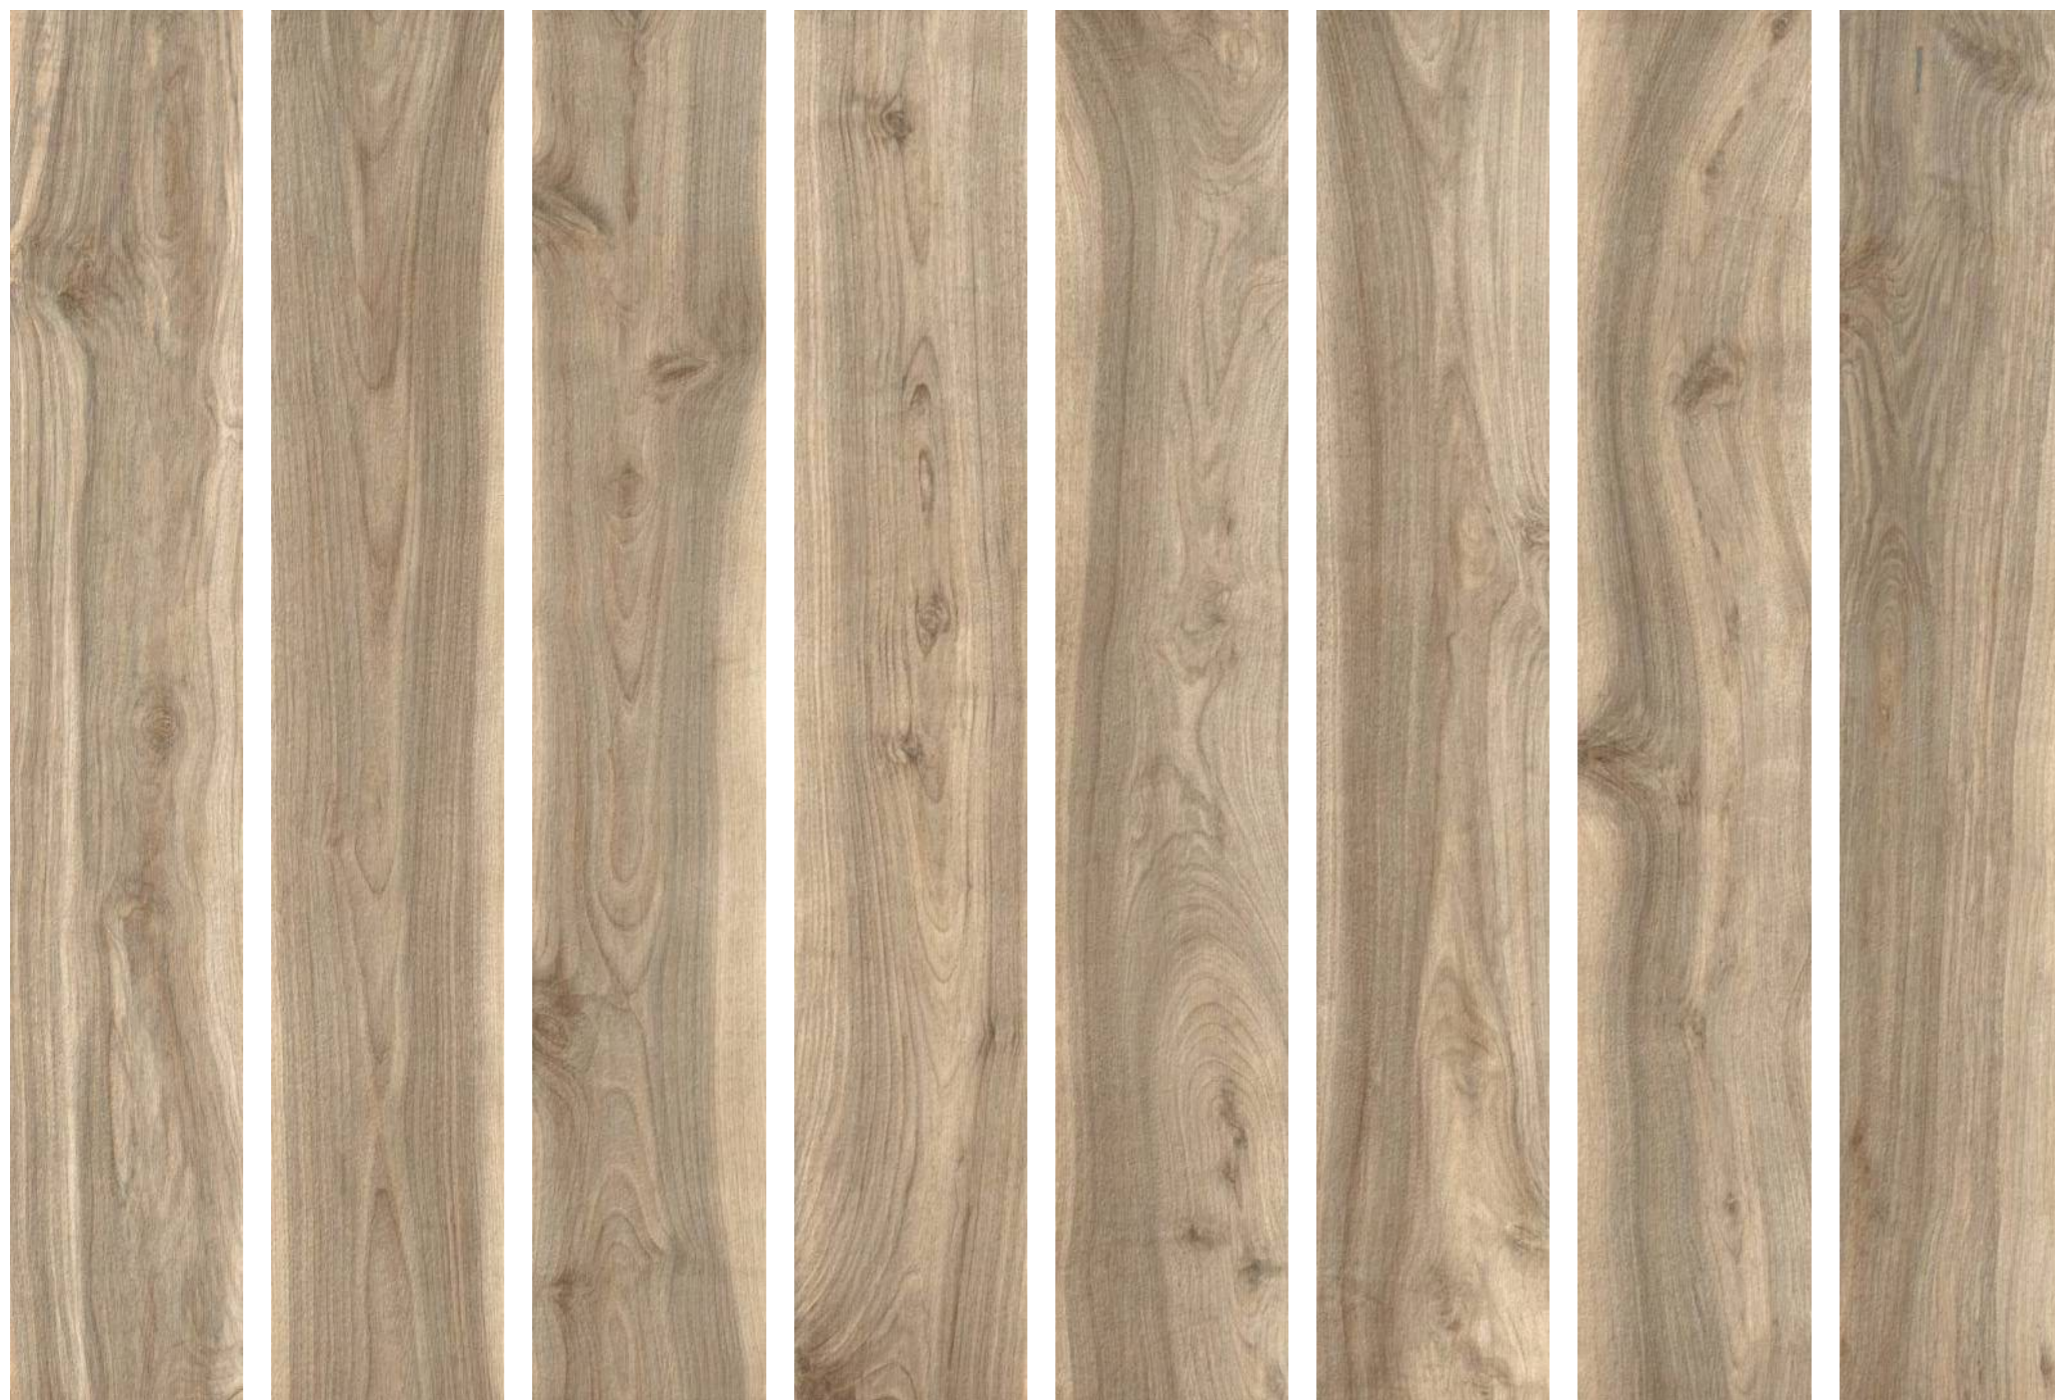

MOHAWK

MOHAWK NATURAL

200X1200MM / 20X120CM

RANDOMS
08

THICKNESS
9MM

FINISH
MATT RELIEF

V2