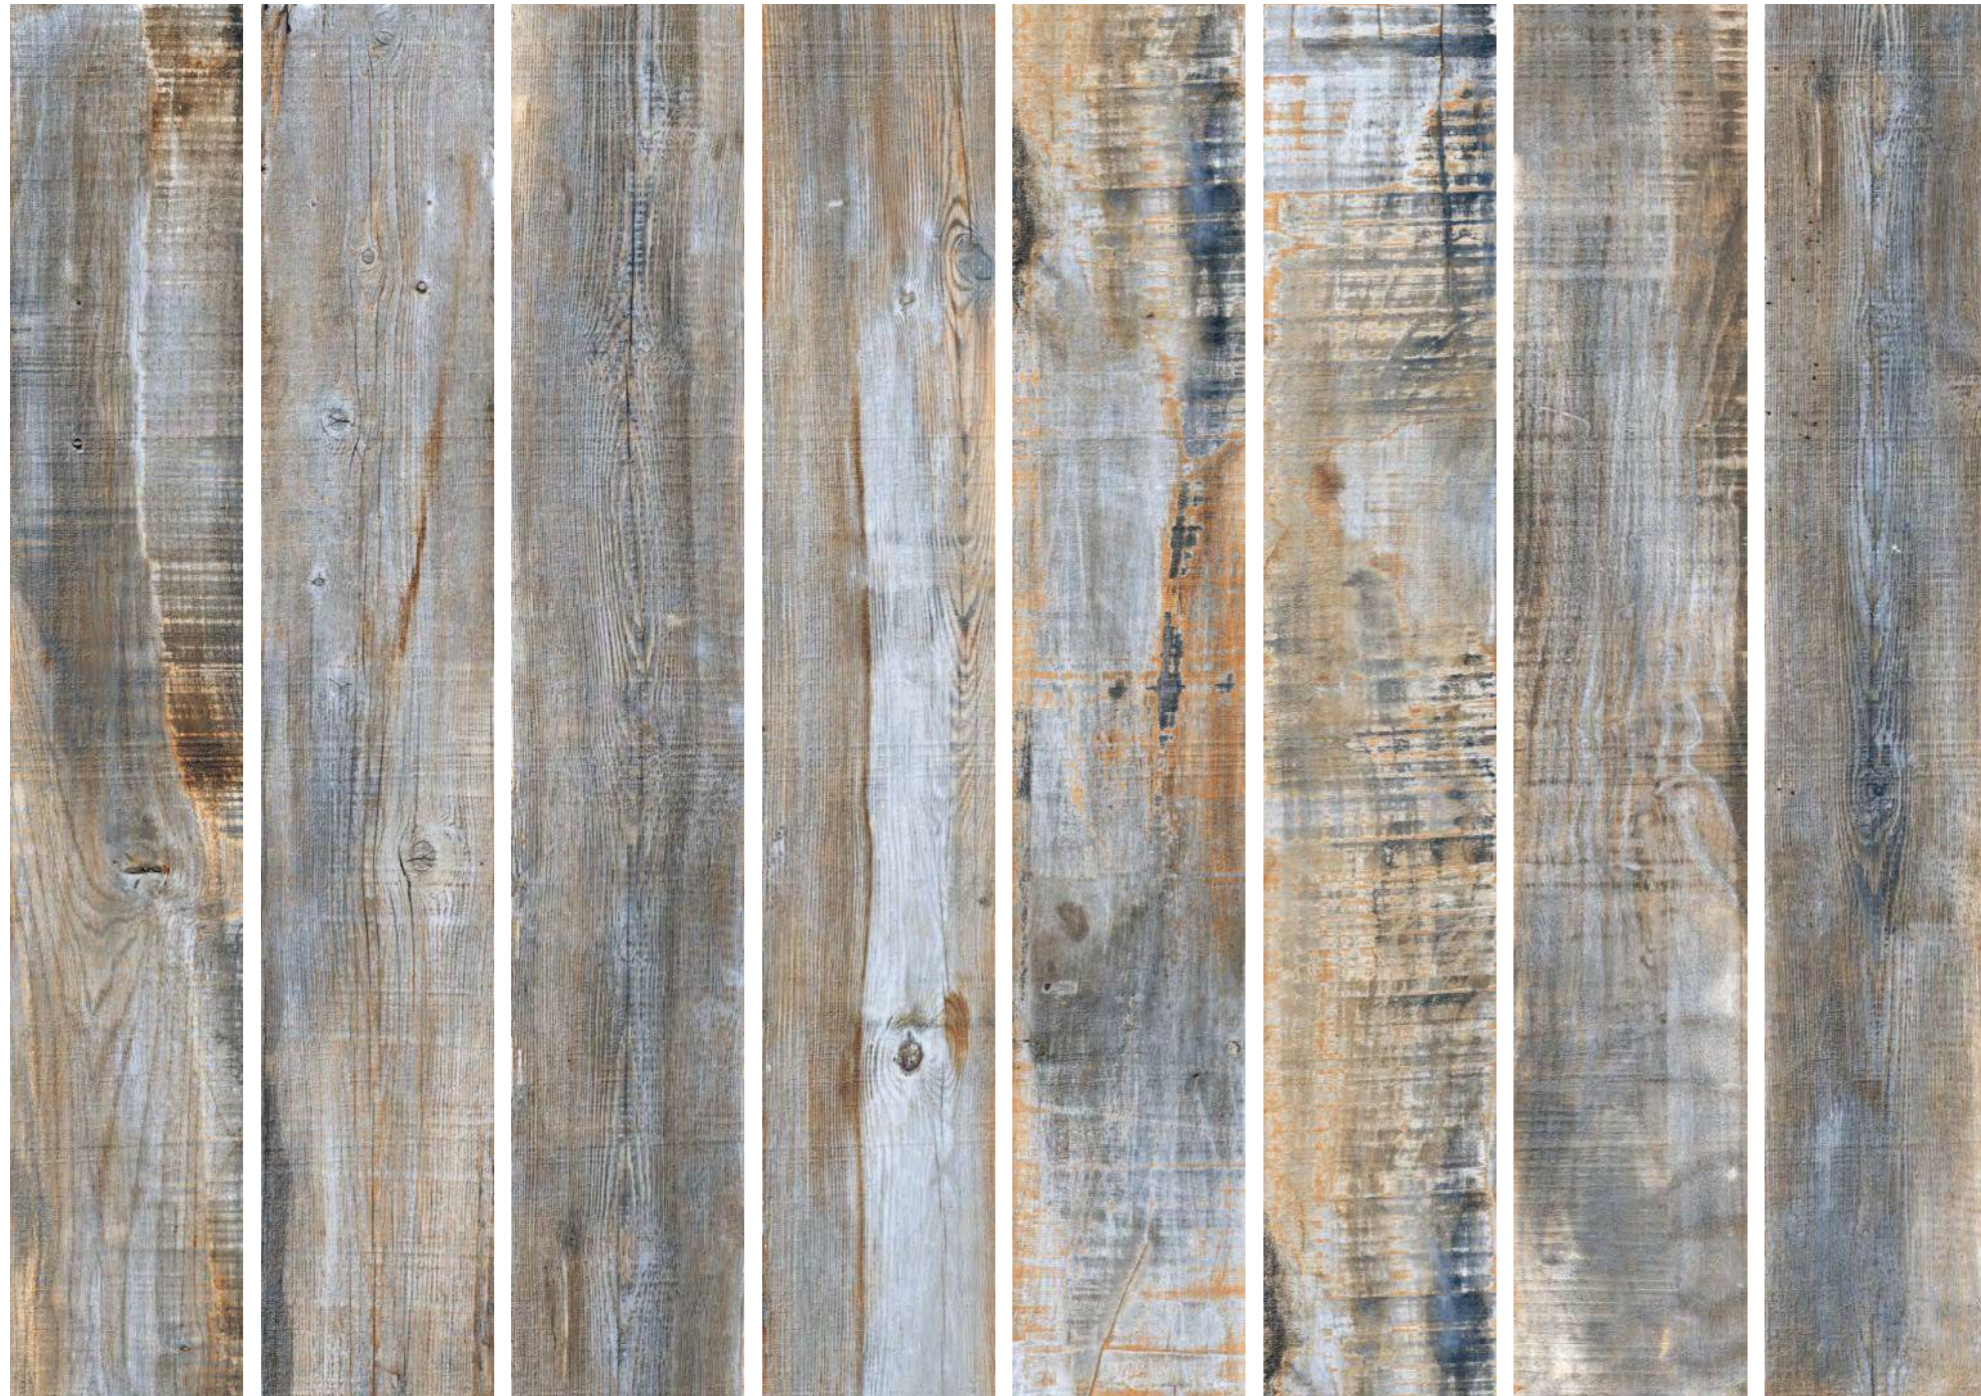

BICHWOOD

BIRCHWOOD ANCIENT

200X1200MM / 20X120CM

RANDOMS
08

THICKNESS
9MM

FINISH
MATT RELIEF

V2