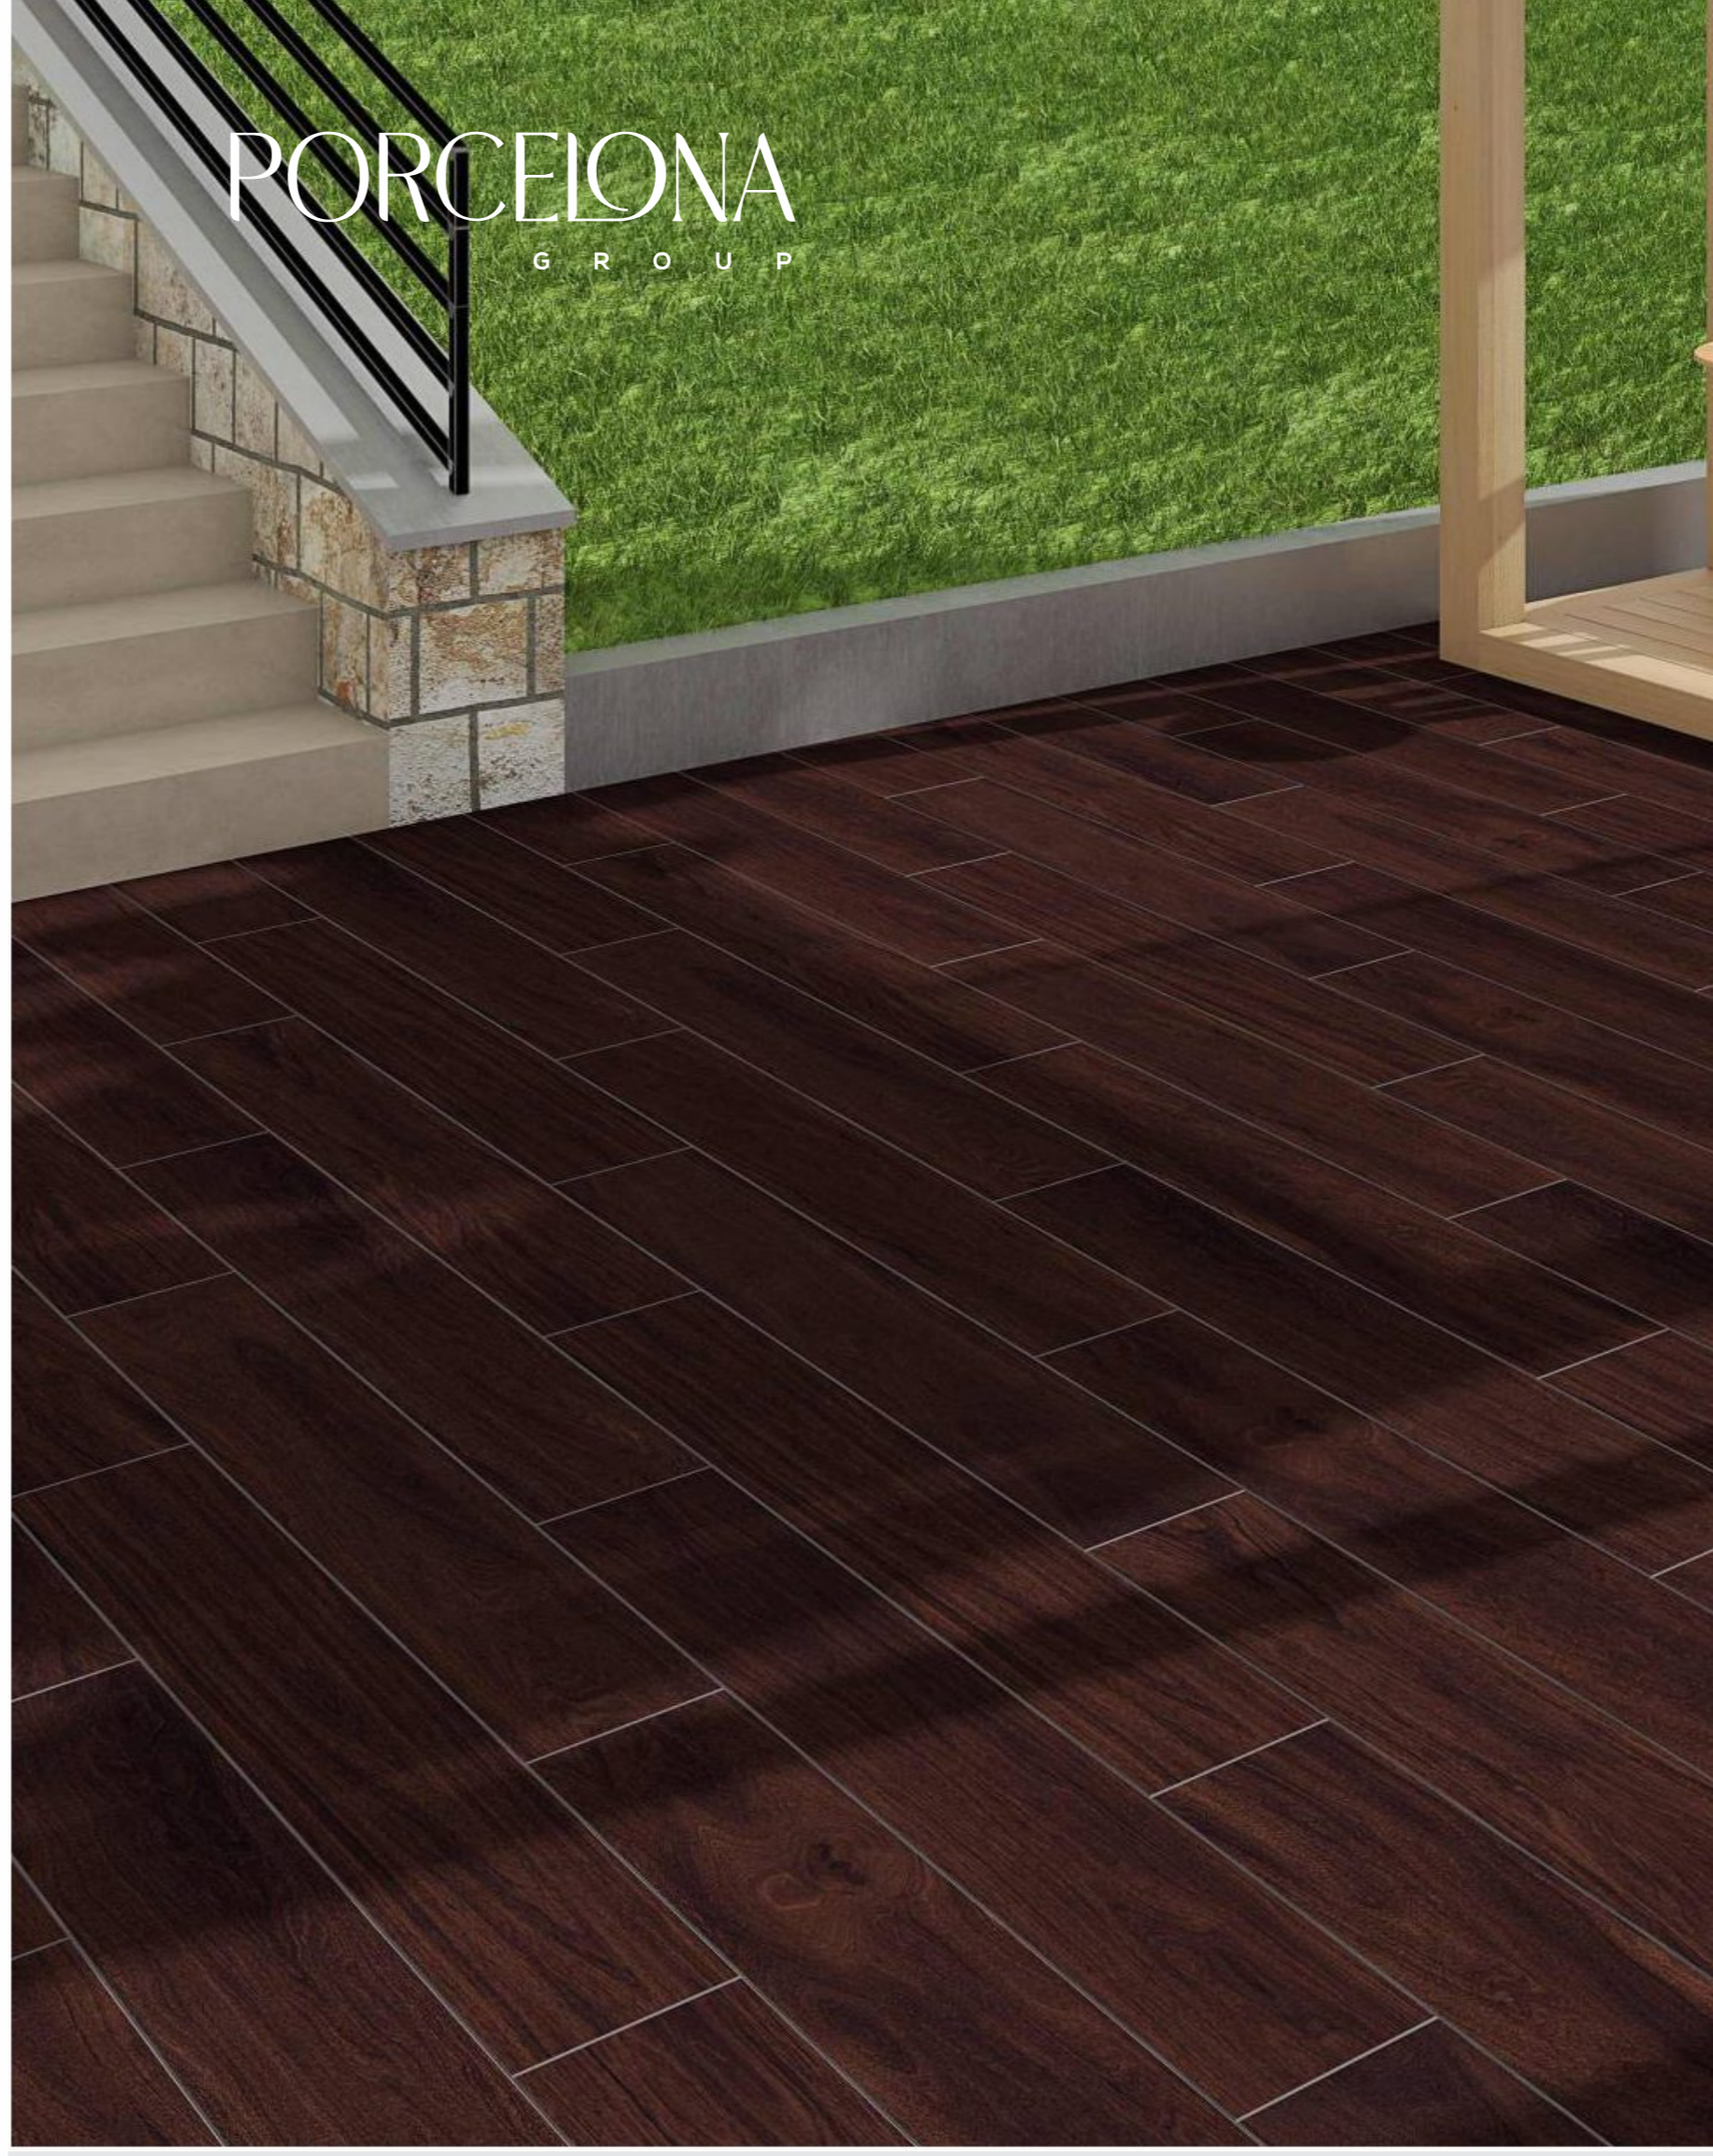

MADEIRA WENGE

Experience the calmness and elegance of nature from the comfort of your own home. Discover the strength, textures, and tones that wood has to offer. The collection of 200x1200mm tiles is everything different you were looking for.

200X1200MM