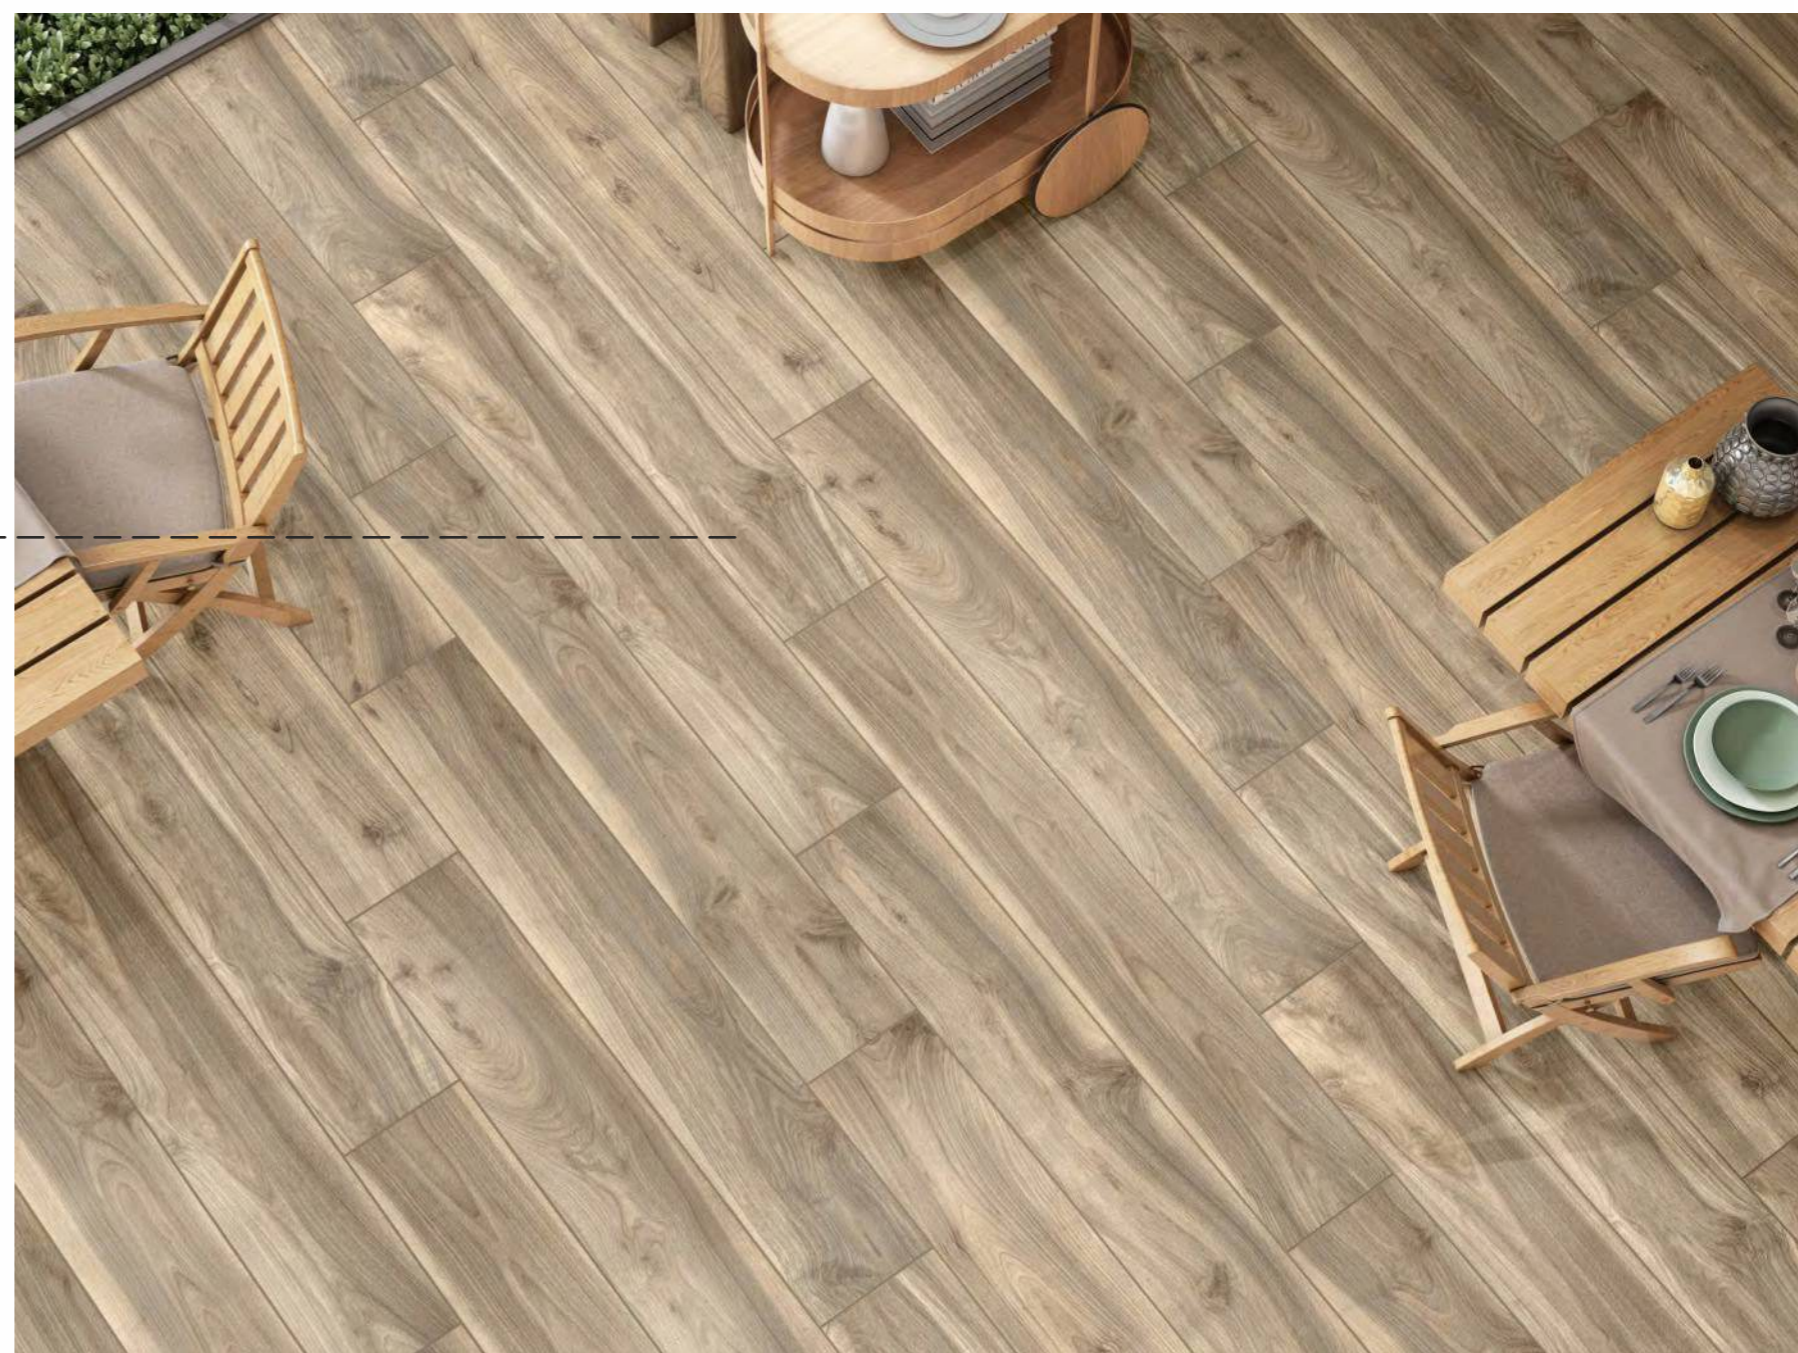

V1

MOHAWK NATURAL

MOHAWK WALNUT

MOHAWK

Experience the calmness and elegance of nature from the comfort of your own home. Discover the strength, textures, and tones that wood has to offer. The collection of 200x1200mm tiles is everything different you were looking for.