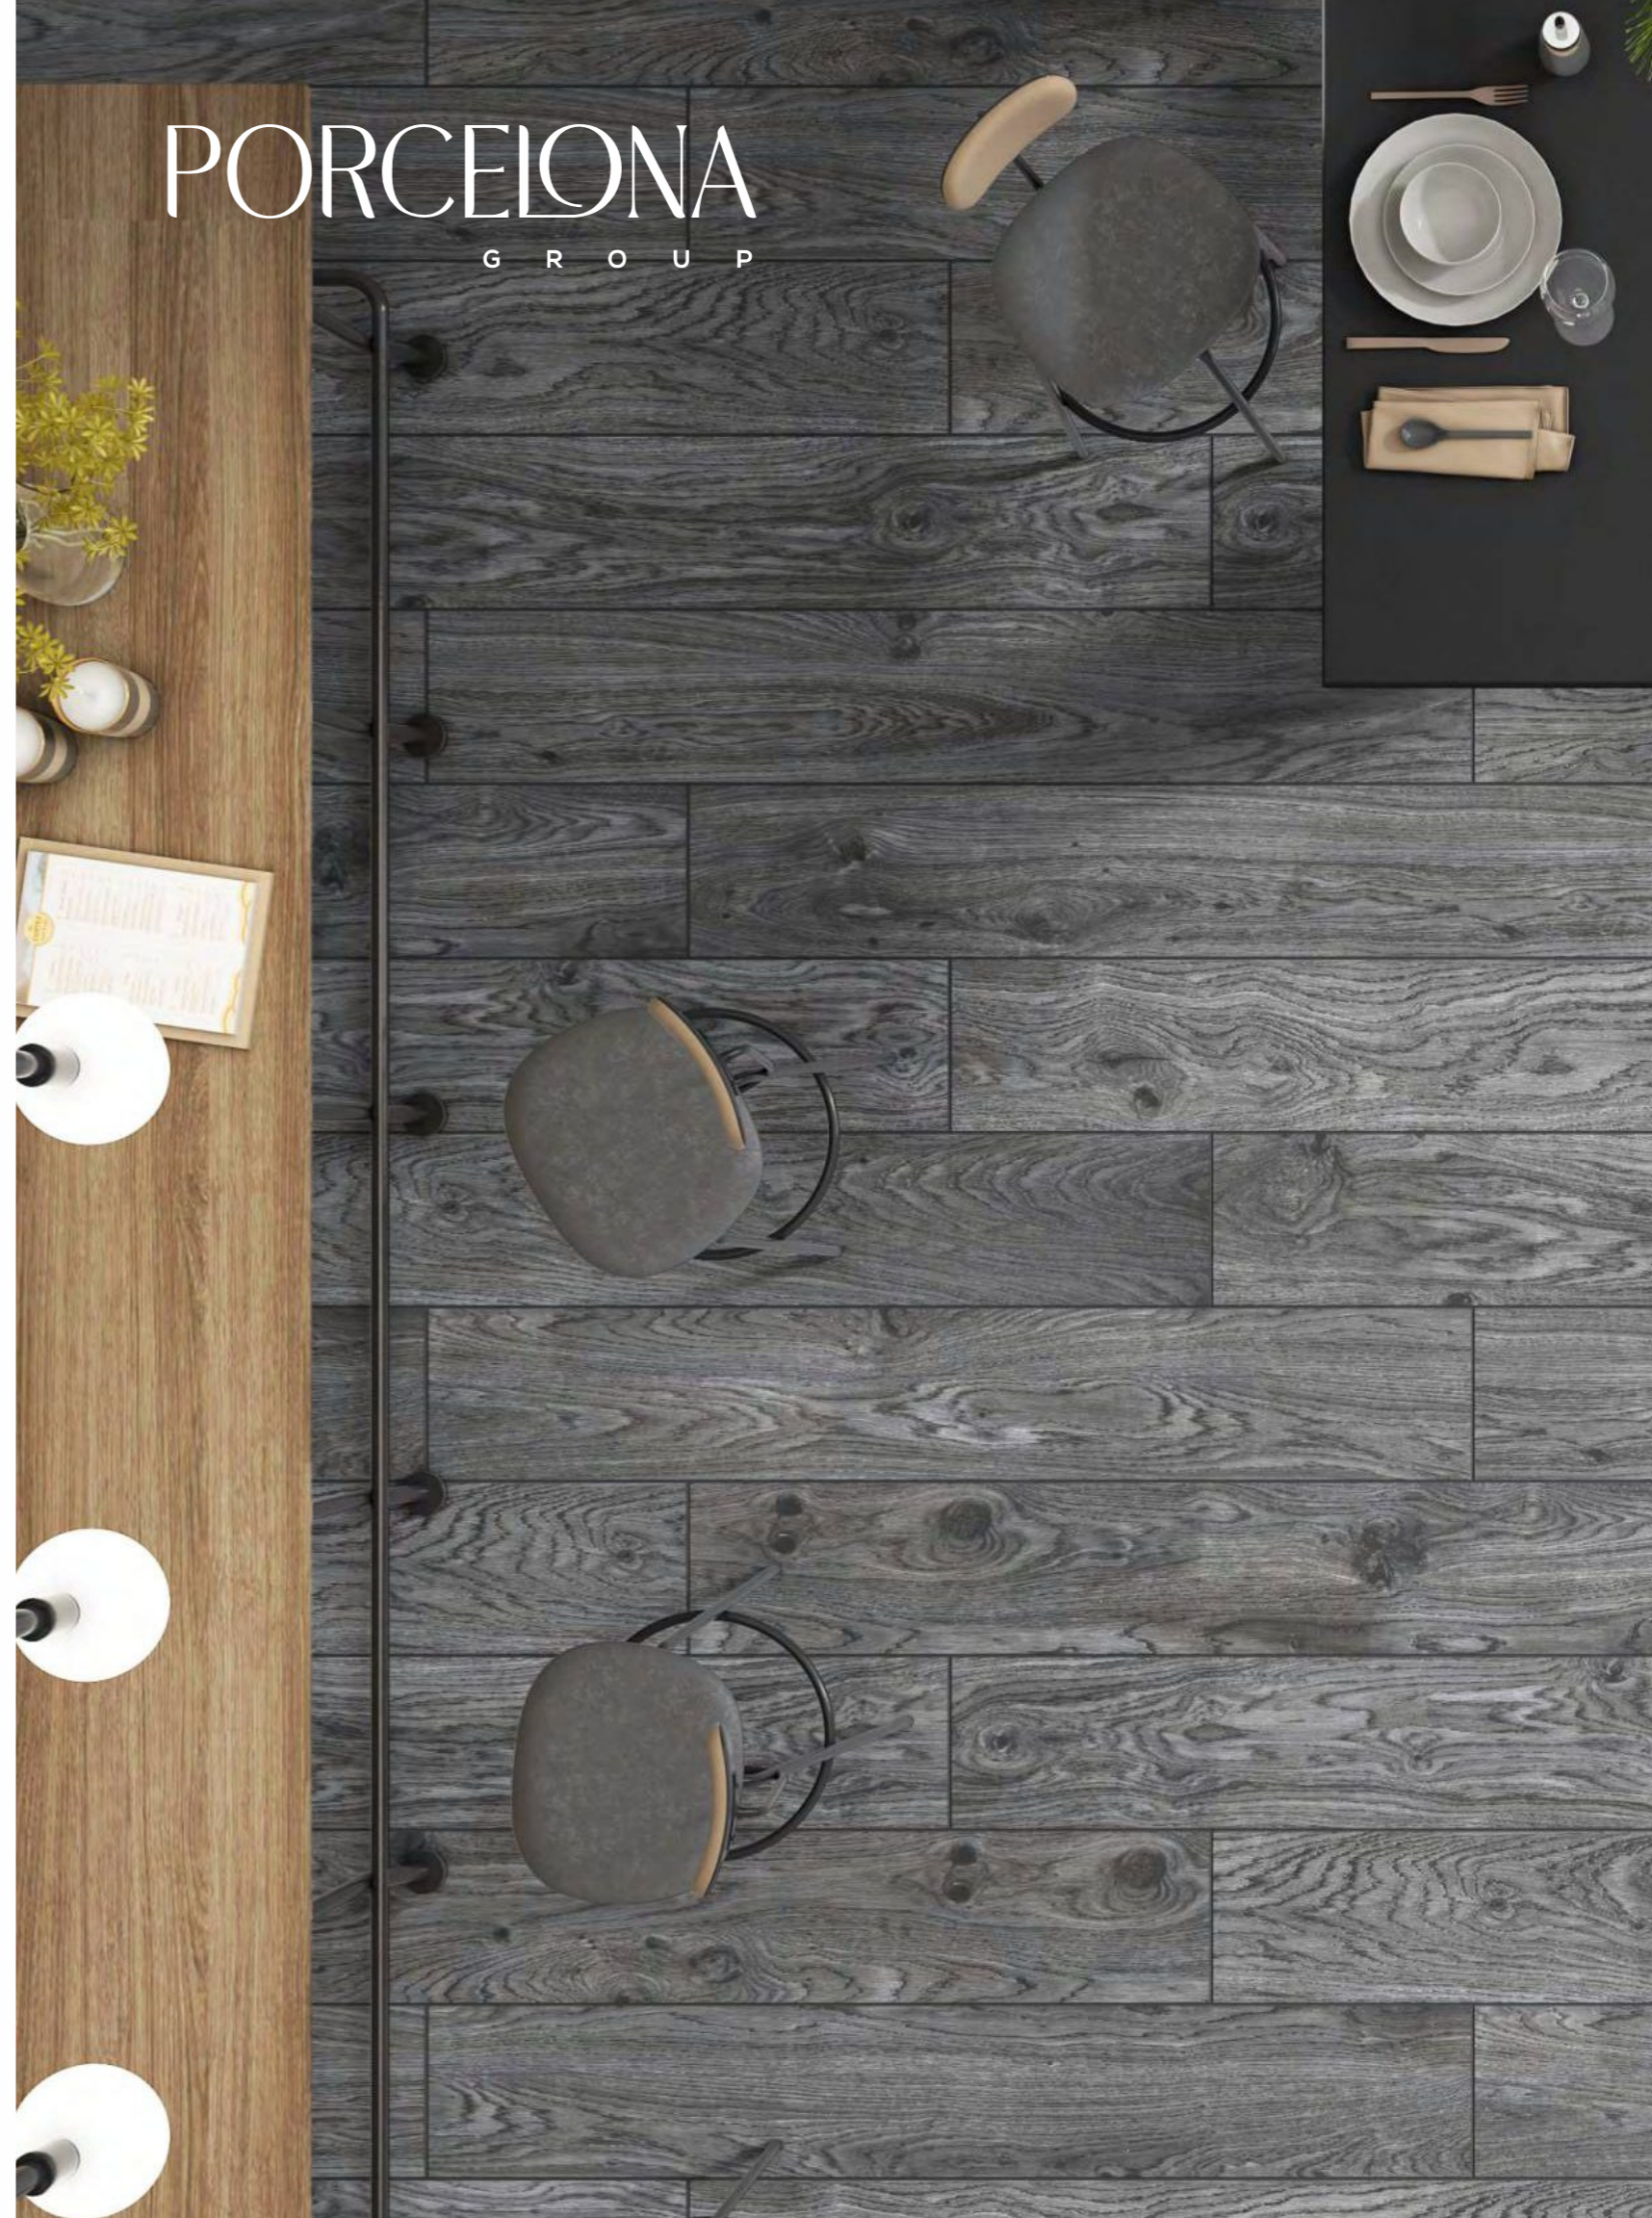

200X1200MM

PORCELONA
GROUP