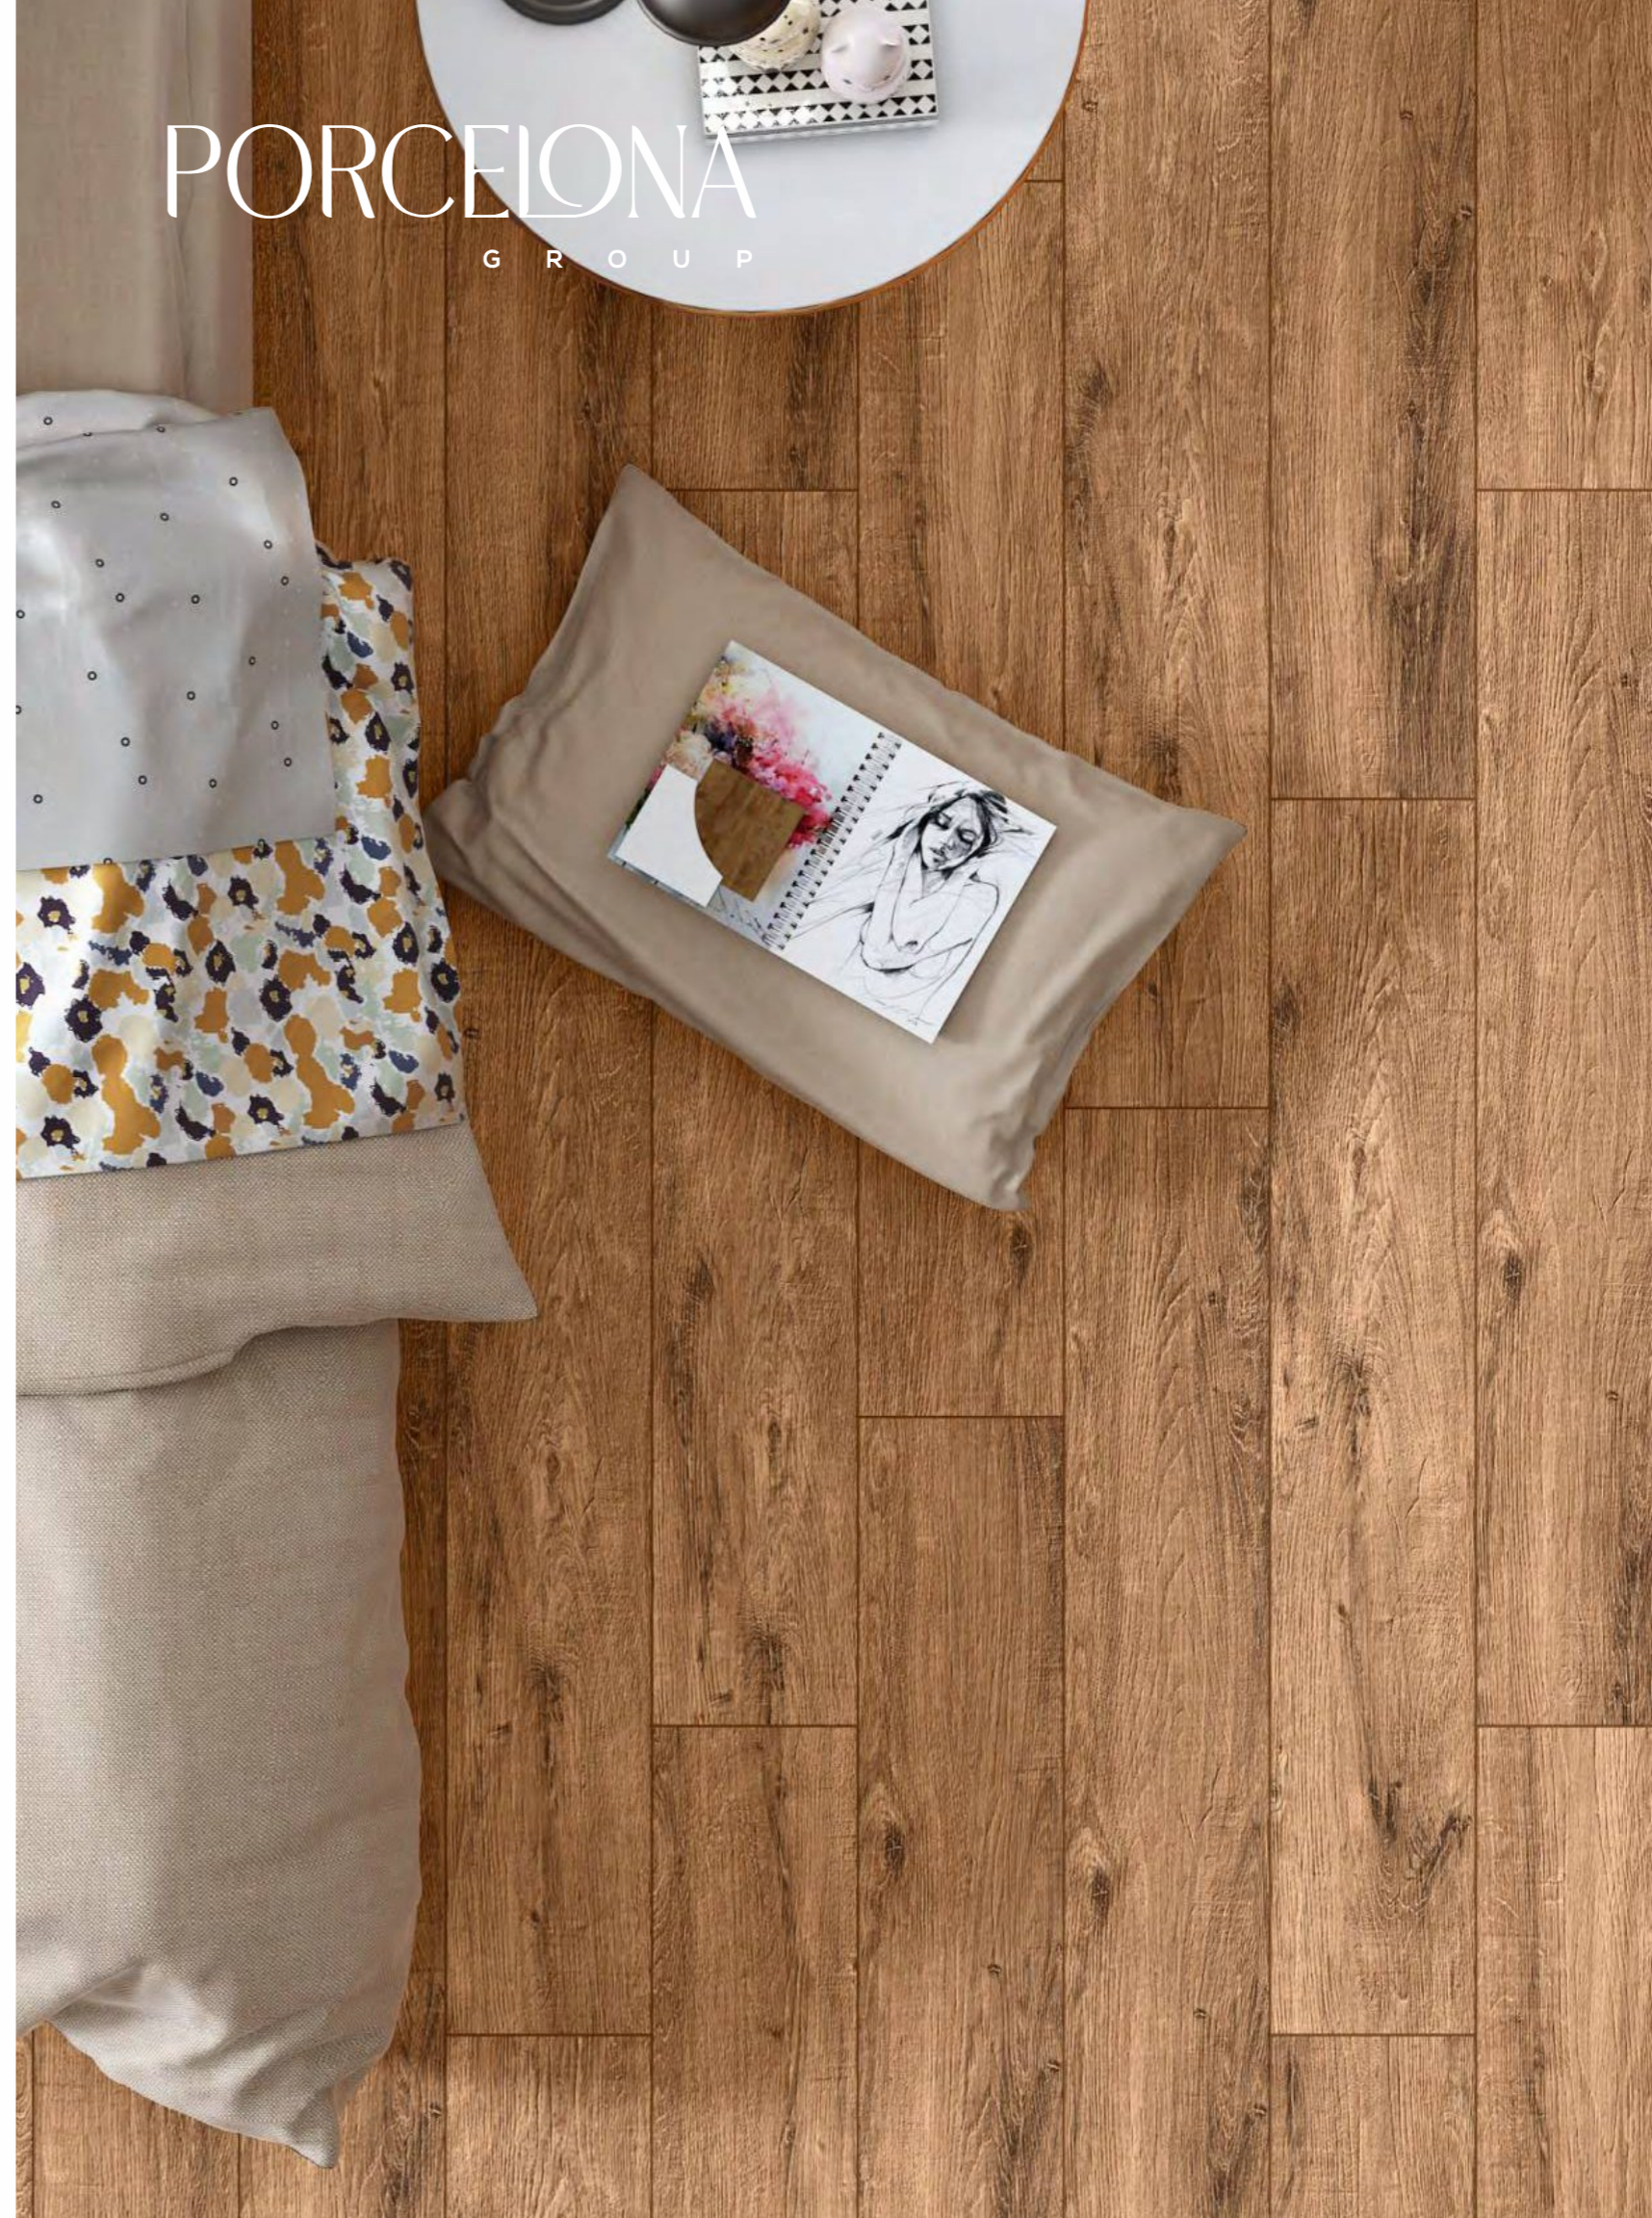

PORCELONA
GROUP