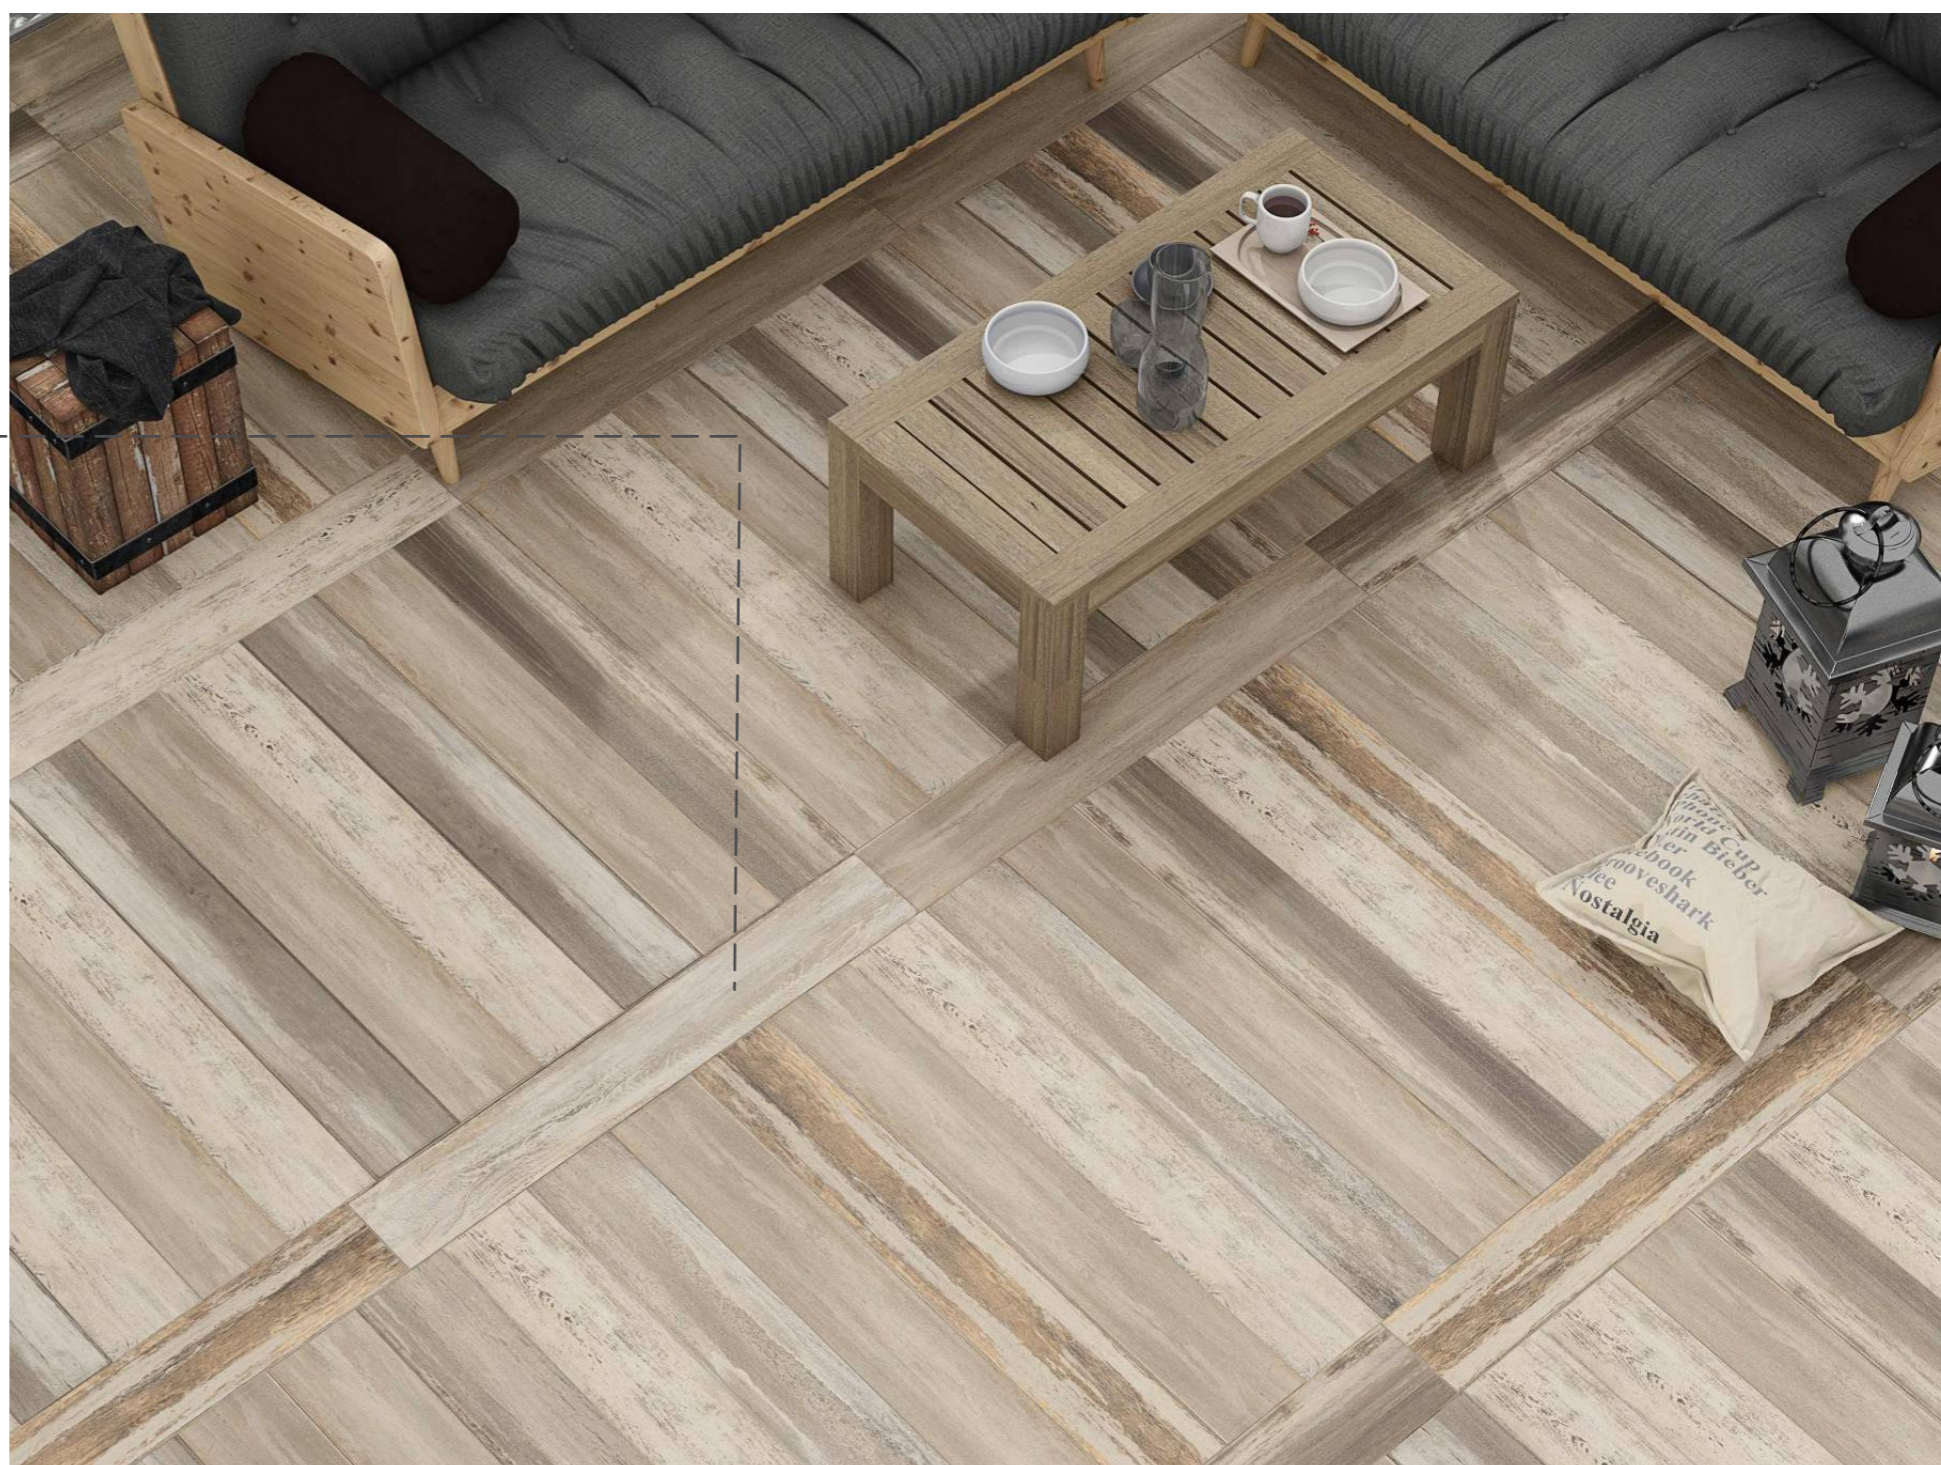

FINISH

CARVING

V3

HOUSTAN COSTANO

PORCELONA
G R O U P

HOUSTAN COSTANO

Experience the calmness and elegance of nature from the comfort of your own home. Discover the strength, textures, and tones that wood has to offer. The collection of 200x1200mm tiles is everything different you were looking for.