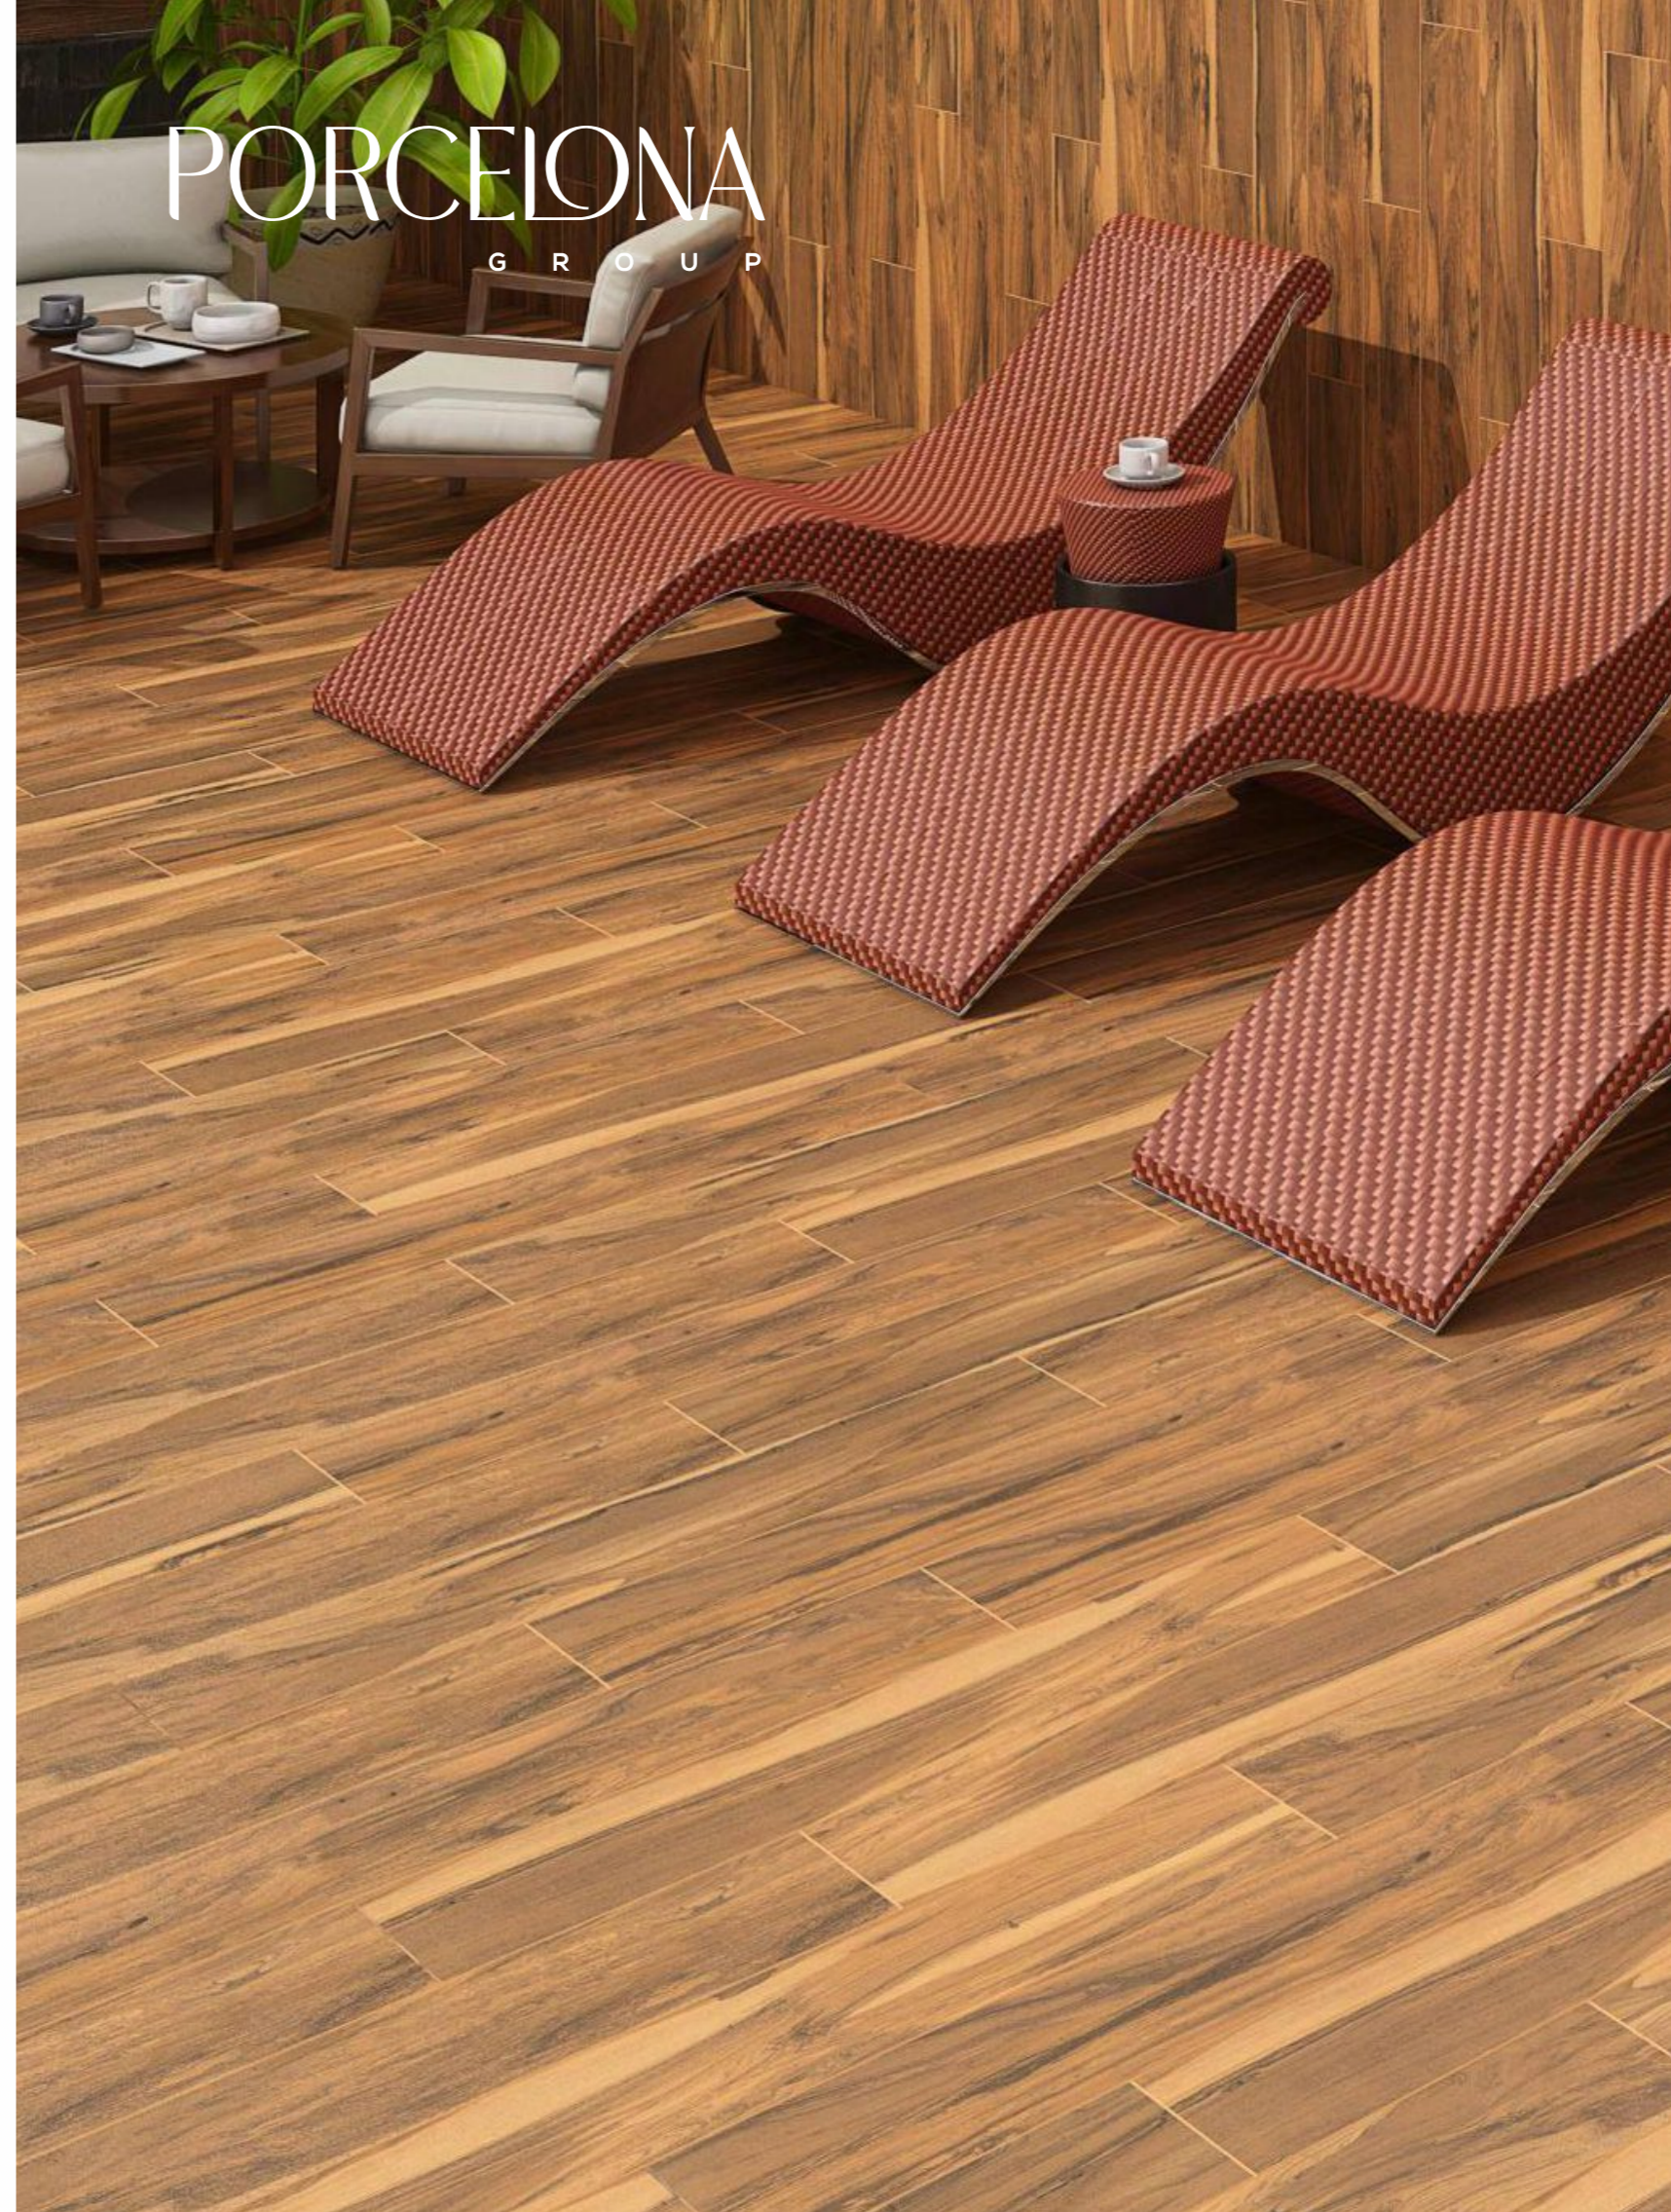

SHERWOOD FOREST

Experience the calmness and elegance of nature from the comfort of your own home. Discover the strength, textures, and tones that wood has to offer. The collection of 200x1200mm tiles is everything different you were looking for.

200X1200MM