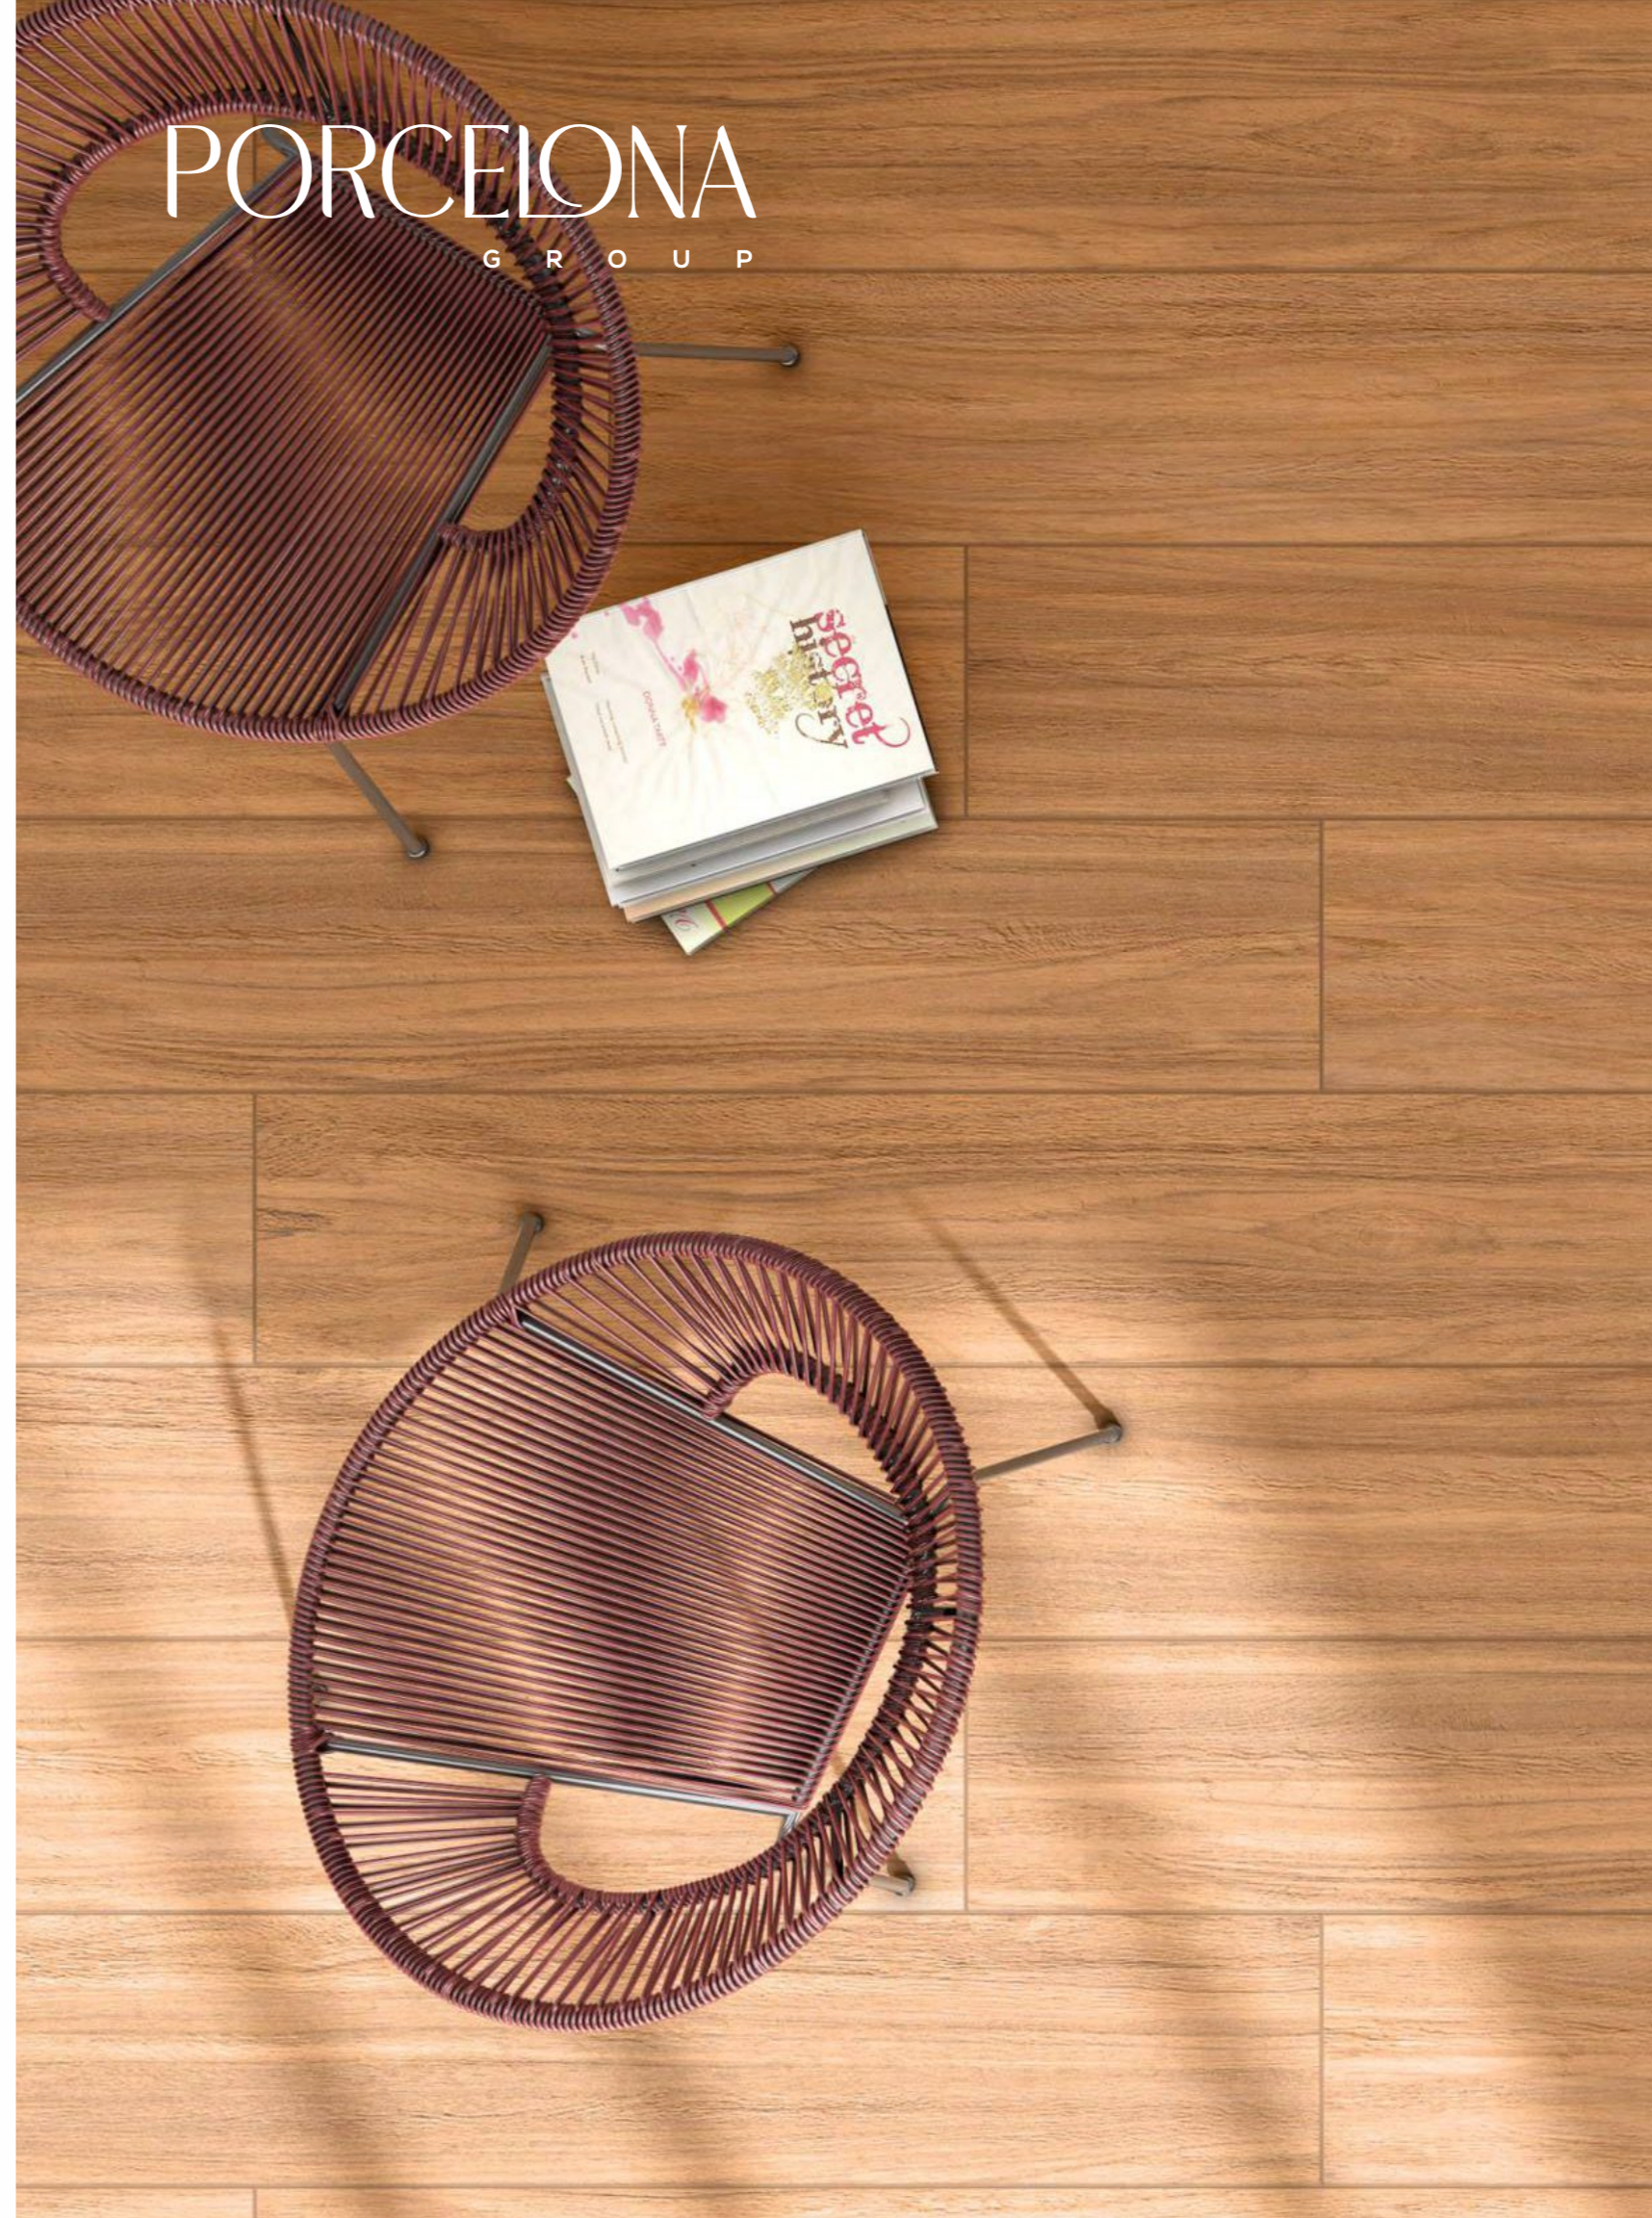

200X1200MM

PORCELONA
GROUP