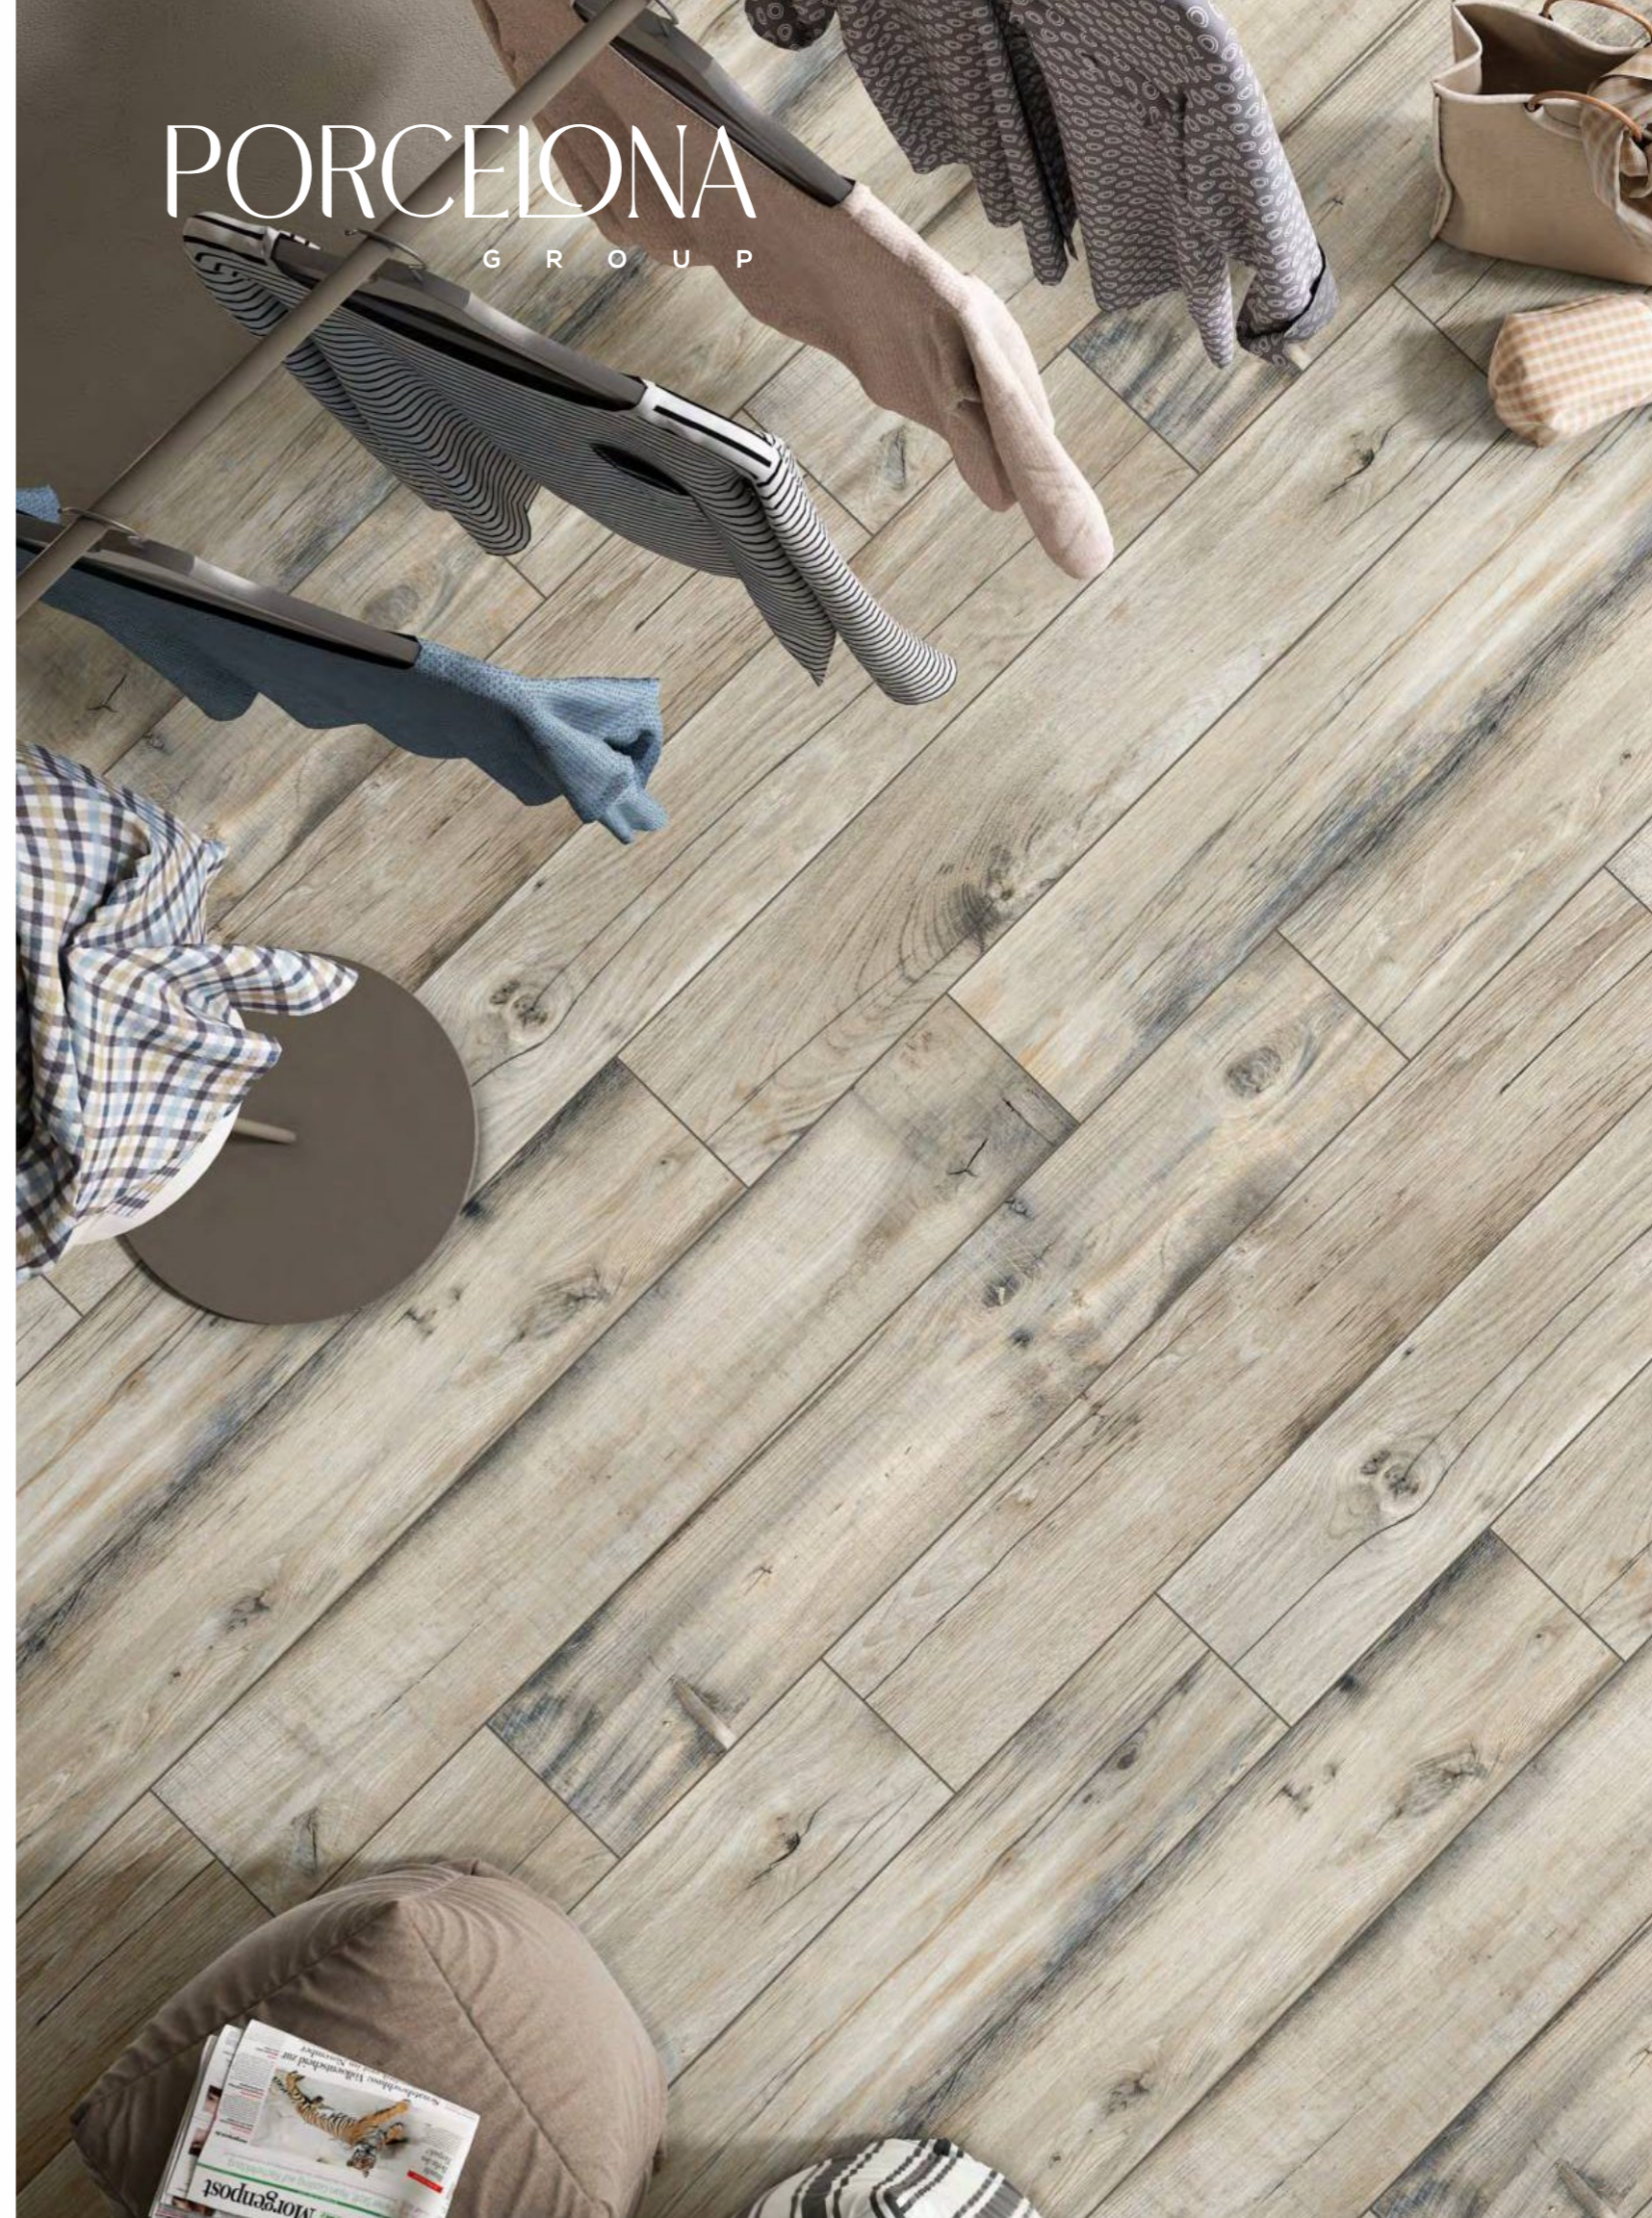

200X1200MM

PORCEIONA
GROUP