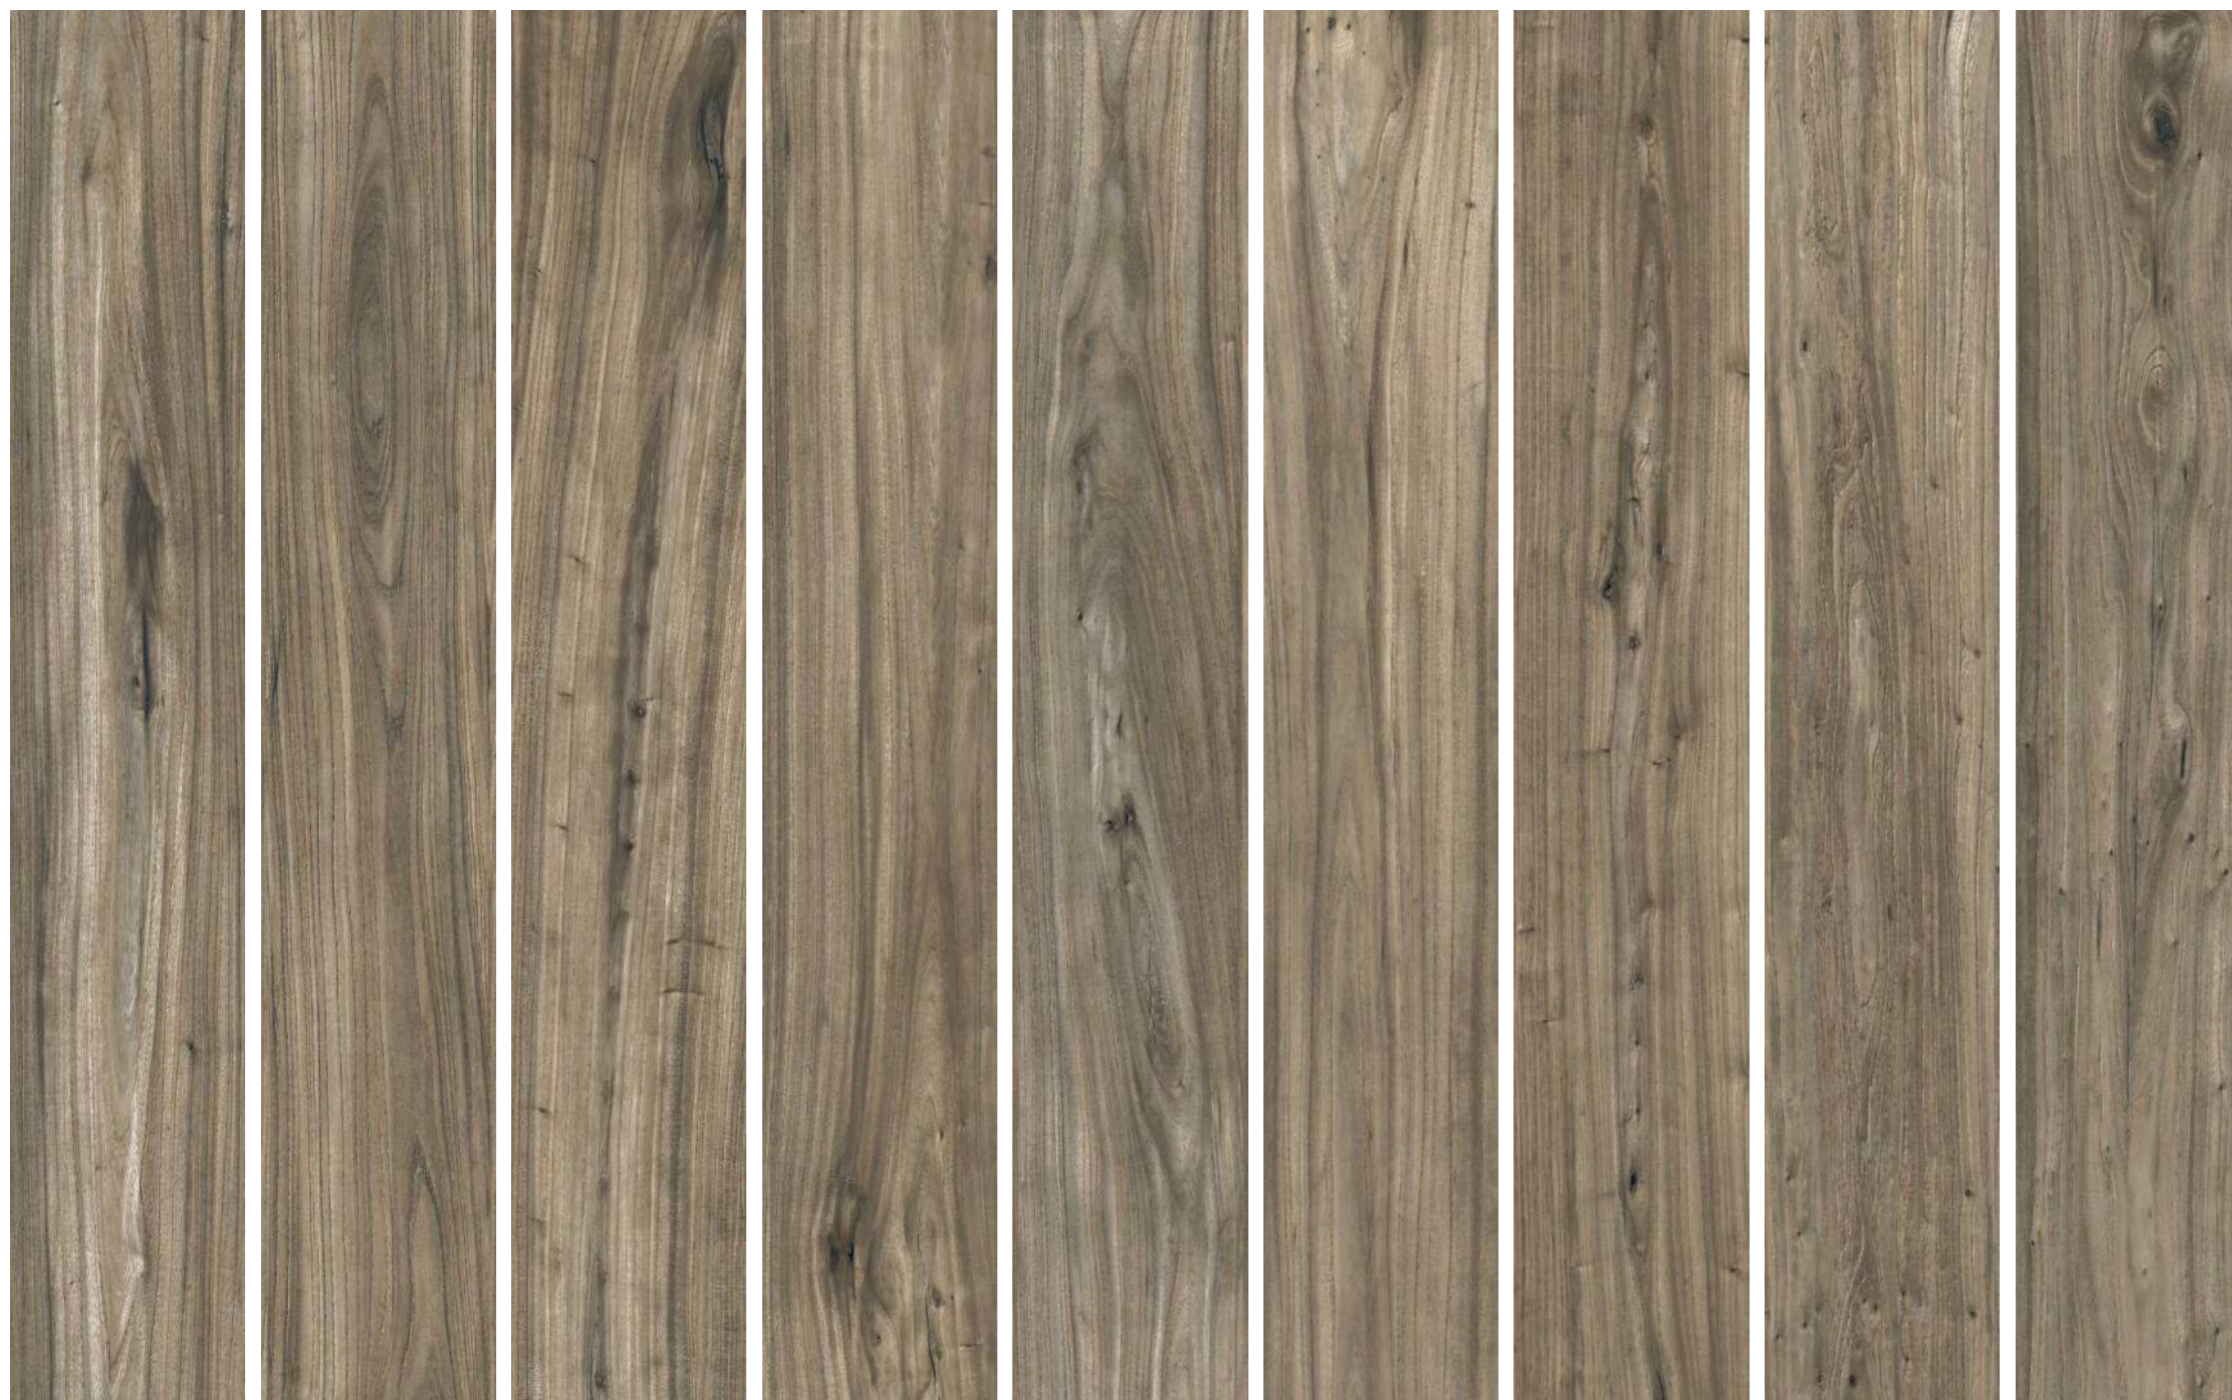

LEGNO

LEGNO MAPLE

200X1200MM / 20X120CM

RANDOMS
09

THICKNESS
9MM

FINISH
MATT RELIEF

V2